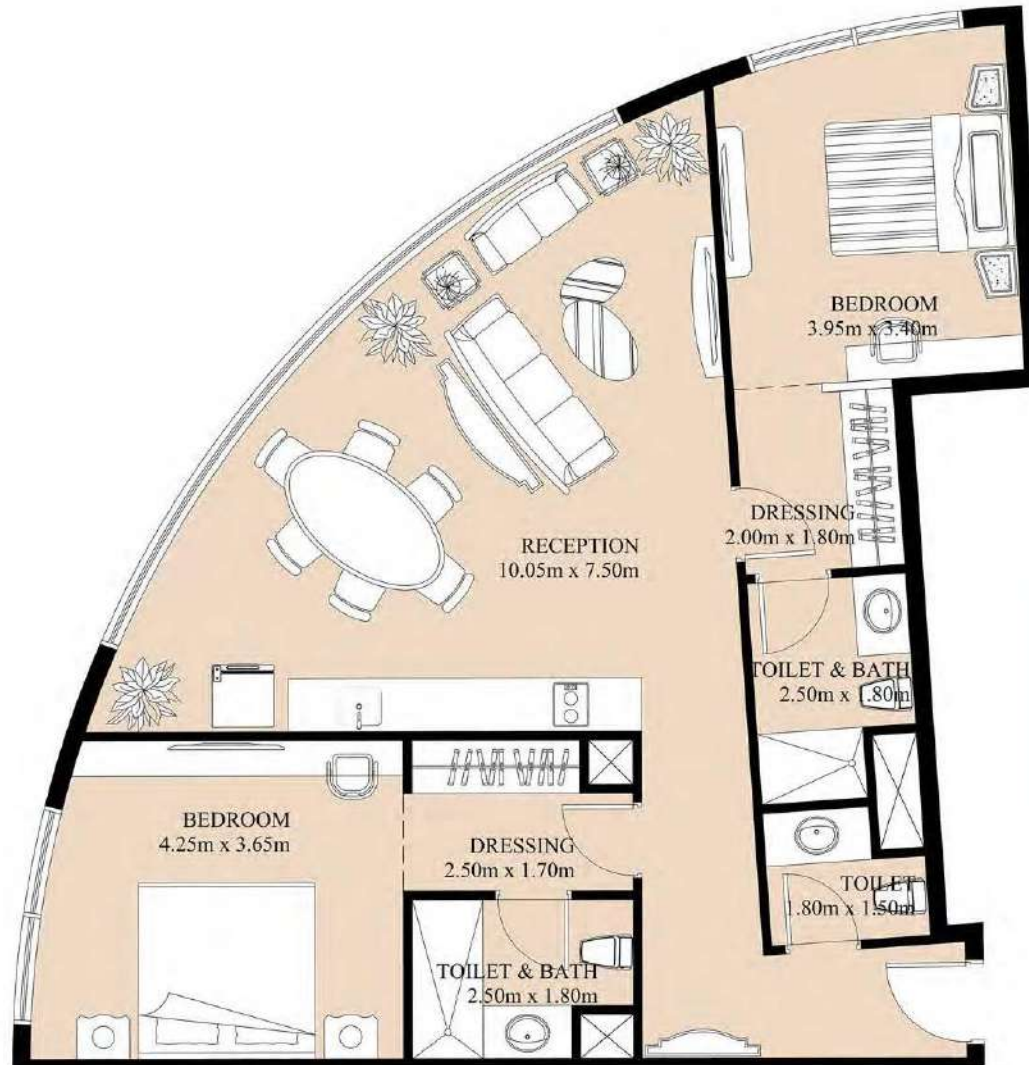

TYPE 107 M² LOCATIONS

TYPE (107 M²) APARTMENTS PLAN

LAKE RESIDENCE
NEW CAIRO

APARTMENT LOCATION

MASTER BEDROOM
LARGE RECEPTION

AREA **107 M²**

BUILDING **C**
E

TYPE 108 M² LOCATIONS

TYPE (108 M²) APARTMENTS PLAN

ALMARASEM
DEVELOPMENT

LAKE RESIDENCE
NEW CAIRO

APARTMENT LOCATION

MASTER BEDROOM
LARGE RECEPTION

AREA **108 M²**

BUILDING **A**
B

TYPE 123 M² LOCATIONS

TYPE (123 M²) APARTMENTS PLAN

LAKE RESIDENCE
NEW CAIRO

APARTMENT LOCATION

2 MASTER BEDROOM
LARGE RECEPTION

AREA **123 M²**

BUILDING
**A
B
C
E**

ALMARASEM
DEVELOPMENT

TYPE 132 M² LOCATIONS

TYPE (132 M²) APARTMENTS PLAN

LAKE RESIDENCE
NEW CAIRO

APARTMENT LOCATION

2 MASTER BEDROOM
LARGE RECEPTION

AREA **132 M²**

BUILDING
**A
B
C
E**

APARTMENTS AVAILABLE FOR COMBINING

TYPE (143 M²) APARTMENTS PLAN