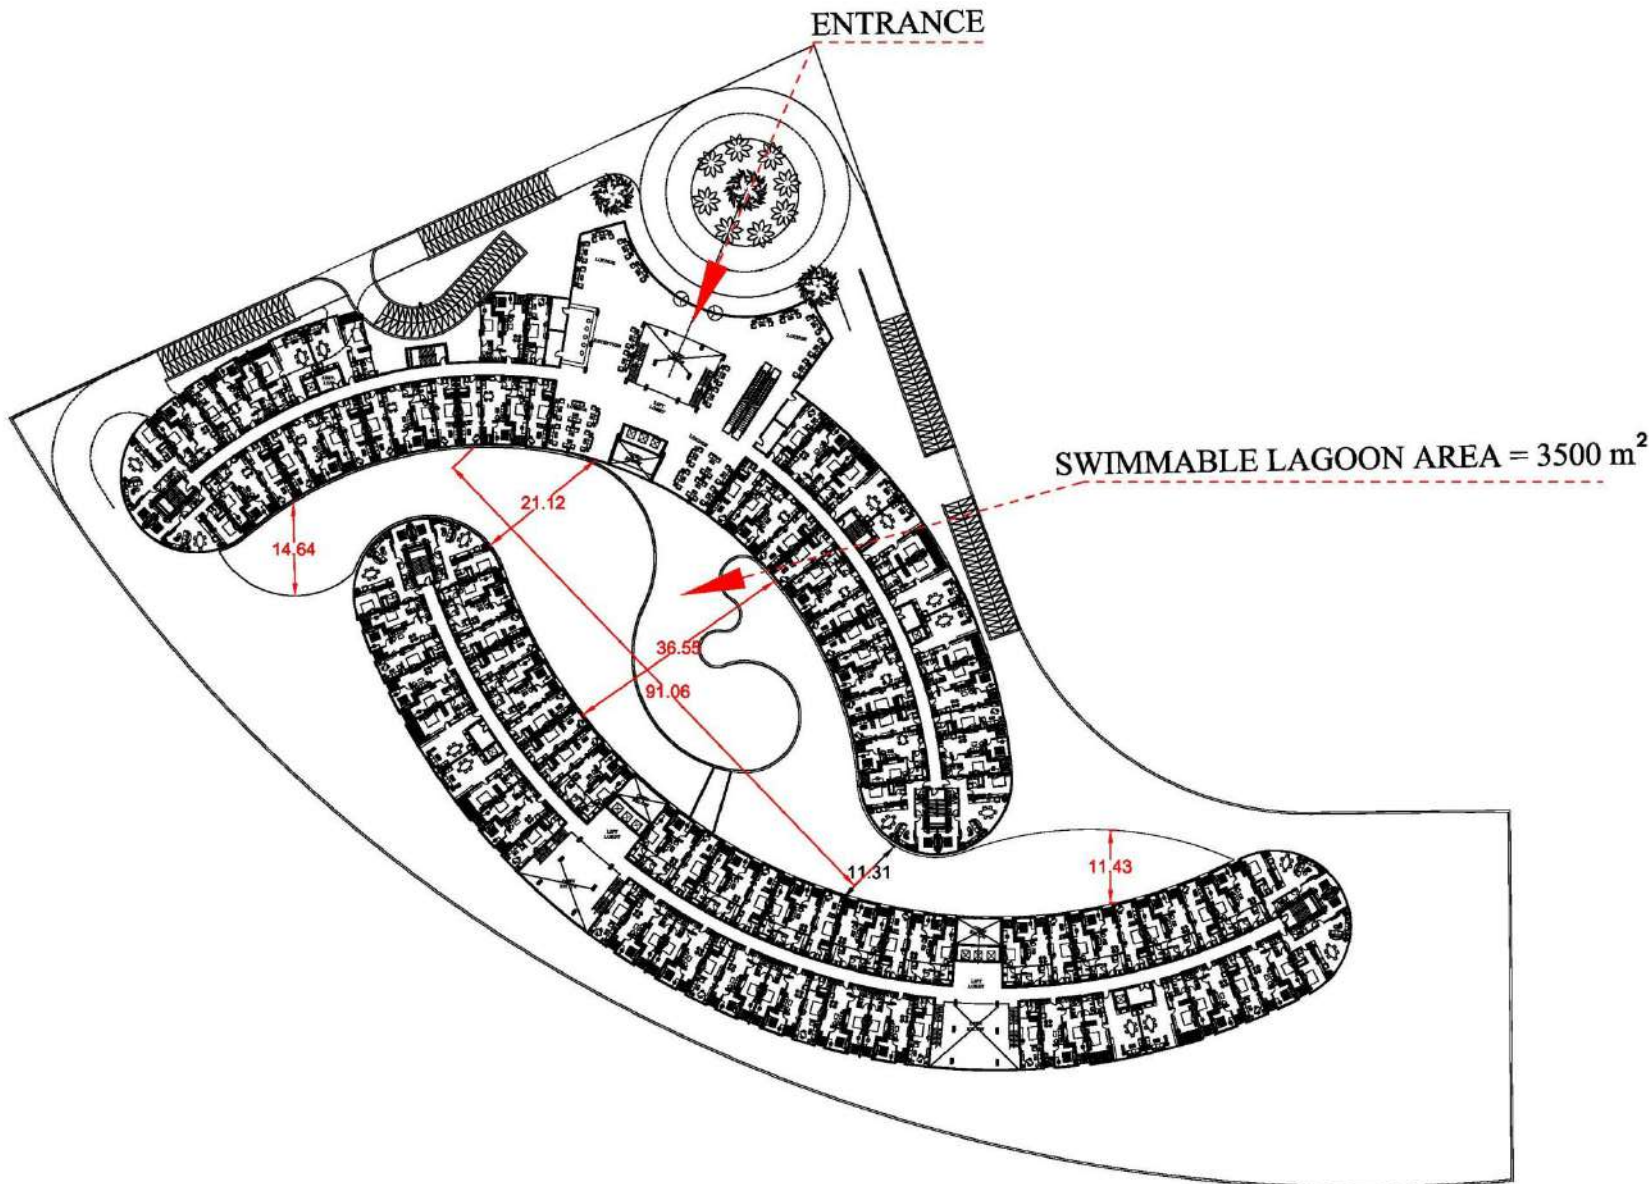

SERVICED APARTMENTS INTERIOR

ALMARASEM
DEVELOPMENT

LAKE RESIDENCE
NEW CAIRO

MASTER LAYOUT

ALMARASEM
DEVELOPMENT

GROUND FLOOR PLAN

GROUND FLOOR AREAS

GROUND FLOOR PLAN

TYPICAL FLOOR PLAN

TYPICAL FLOOR AREAS

TYPICAL FLOOR PLAN

MAIN MODULE PLAN

48.00
sqm.

APARTMENTS PLANS AND LOCATIONS

TYPE 48 M² LOCATIONS

TYPE (48 M²) APARTMENTS PLAN

LAKE RESIDENCE
NEW CAIRO

APARTMENT LOCATION

SINGLE BEDROOM

AREA **48 M²**

BUILDING
C
D
E

TYPE 49 M² LOCATIONS

TYPE (49 M²) APARTMENTS PLAN

LAKE RESIDENCE
NEW CAIRO