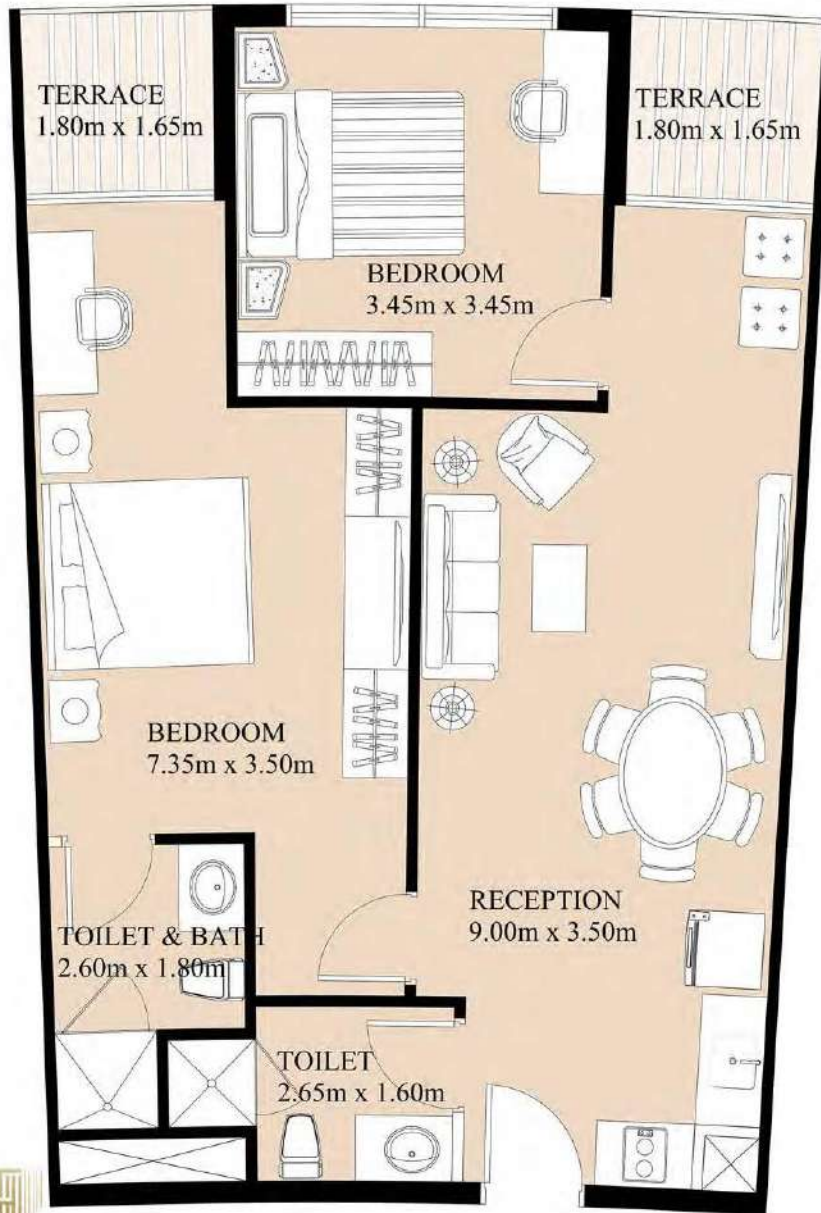

AREA **94 M²**

BUILDING
C
D
E

TYPE 95 M² LOCATIONS

TYPE (95 M²) APARTMENTS PLAN

ALMARASEM
DEVELOPMENT

LAKE RESIDENCE
NEW CAIRO

APARTMENT LOCATION

MASTER BEDROOM
BEDROOM
RECEPTION

AREA **95 M²**

BUILDING **D**

TYPE 97 M² LOCATIONS

TYPE (97 M²) APARTMENTS PLAN

LAKE RESIDENCE NEW CAIRO

APARTMENT LOCATION

MASTER BEDROOM BEDROOM RECEPTION

AREA **97 M²**

BUILDING **A
B**

TYPE 100 M² LOCATIONS

TYPE (100 M²) APARTMENTS PLAN

LAKE RESIDENCE NEW CAIRO

APARTMENT LOCATION

MASTER BEDROOM BEDROOM RECEPTION

AREA **100 M²**

BUILDING **A
B**

TYPE 103 M² LOCATIONS

TYPE (103 M²) APARTMENTS PLAN

LAKE RESIDENCE NEW CAIRO

APARTMENT LOCATION

**MASTER BEDROOM
BEDROOM
RECEPTION**

| | |
|----------|--------------------------|
| AREA | 103 M² |
| BUILDING | C D E |