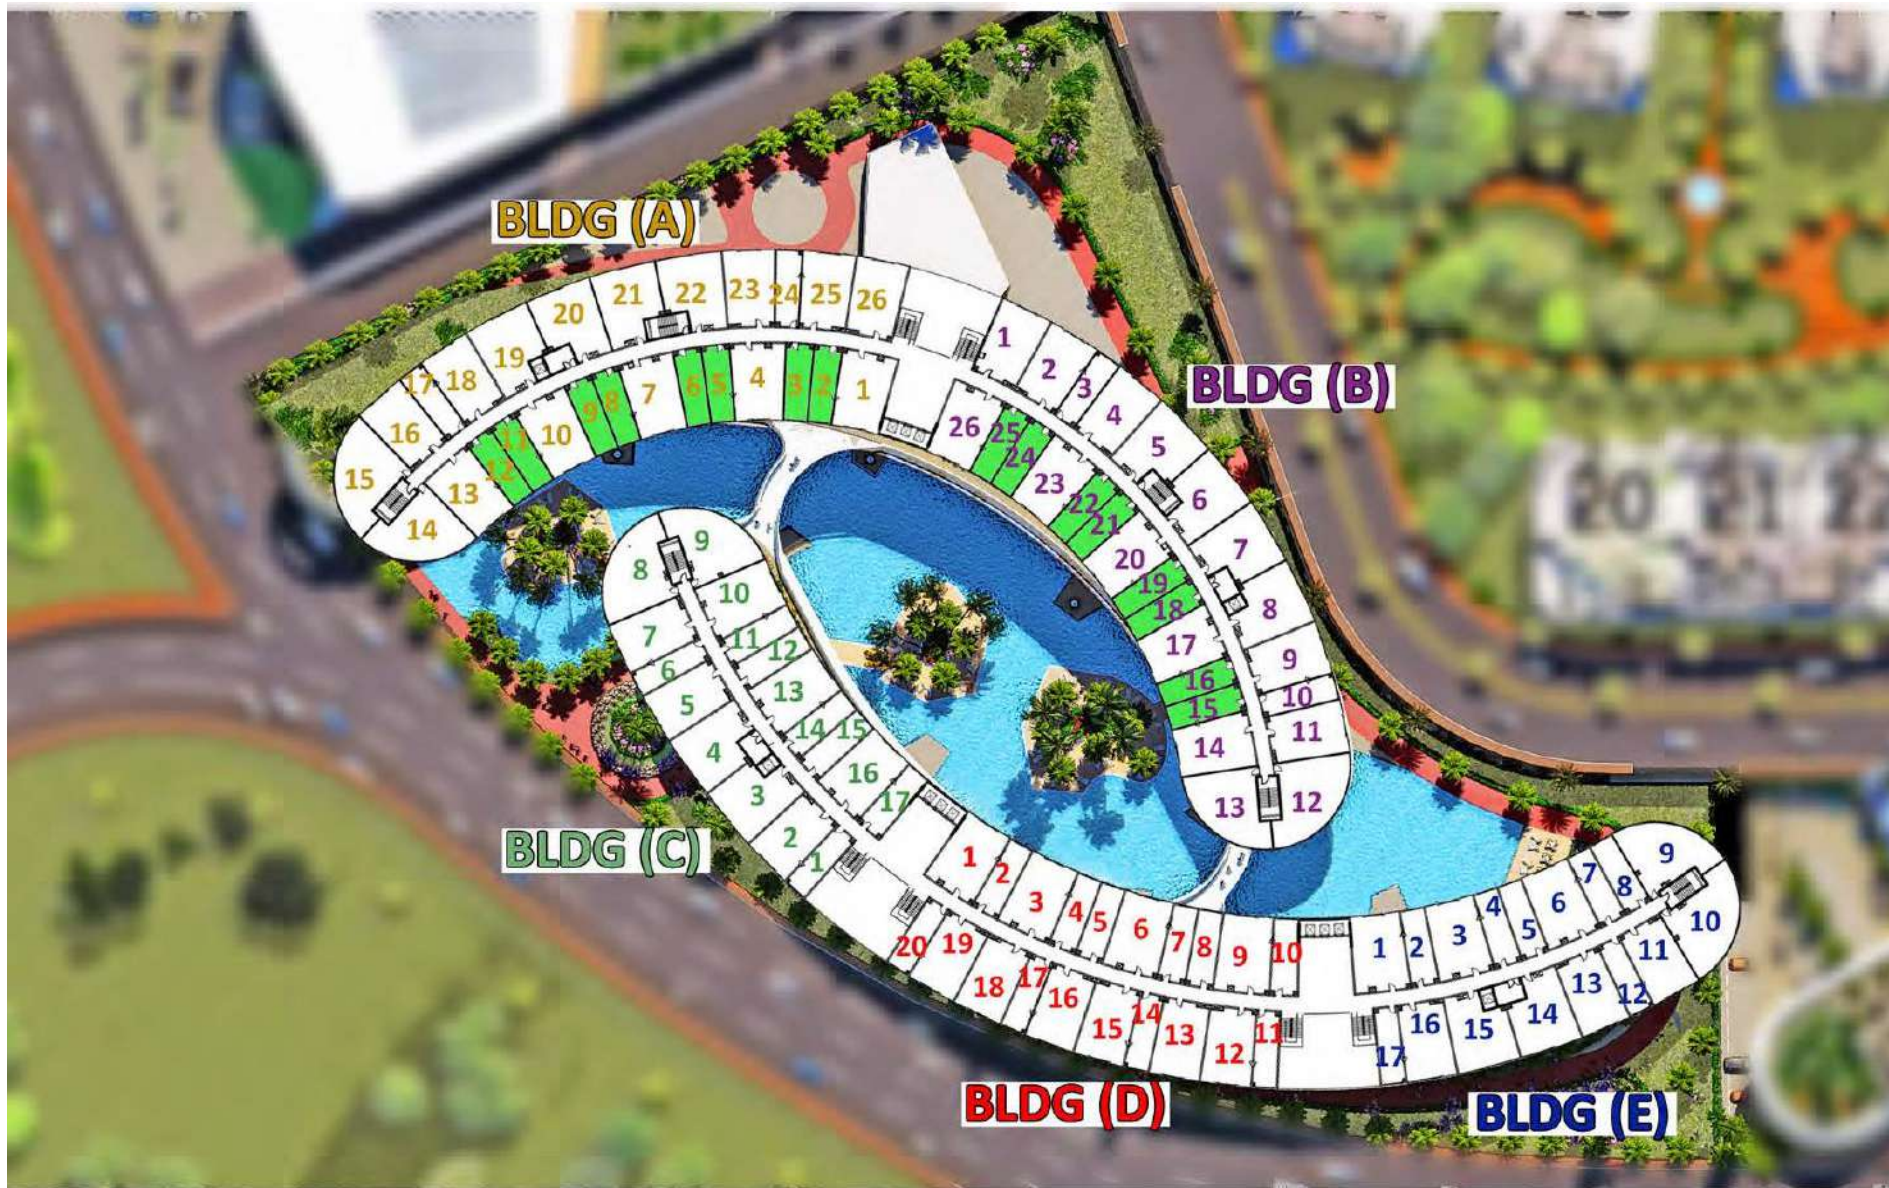

APARTMENT LOCATION

SINGLE BEDROOM

AREA **49 M²**

BUILDING **A**
B

TYPE 51 M² LOCATIONS

TYPE (51 M²) APARTMENTS PLAN

LAKE RESIDENCE
NEW CAIRO

APARTMENT LOCATION