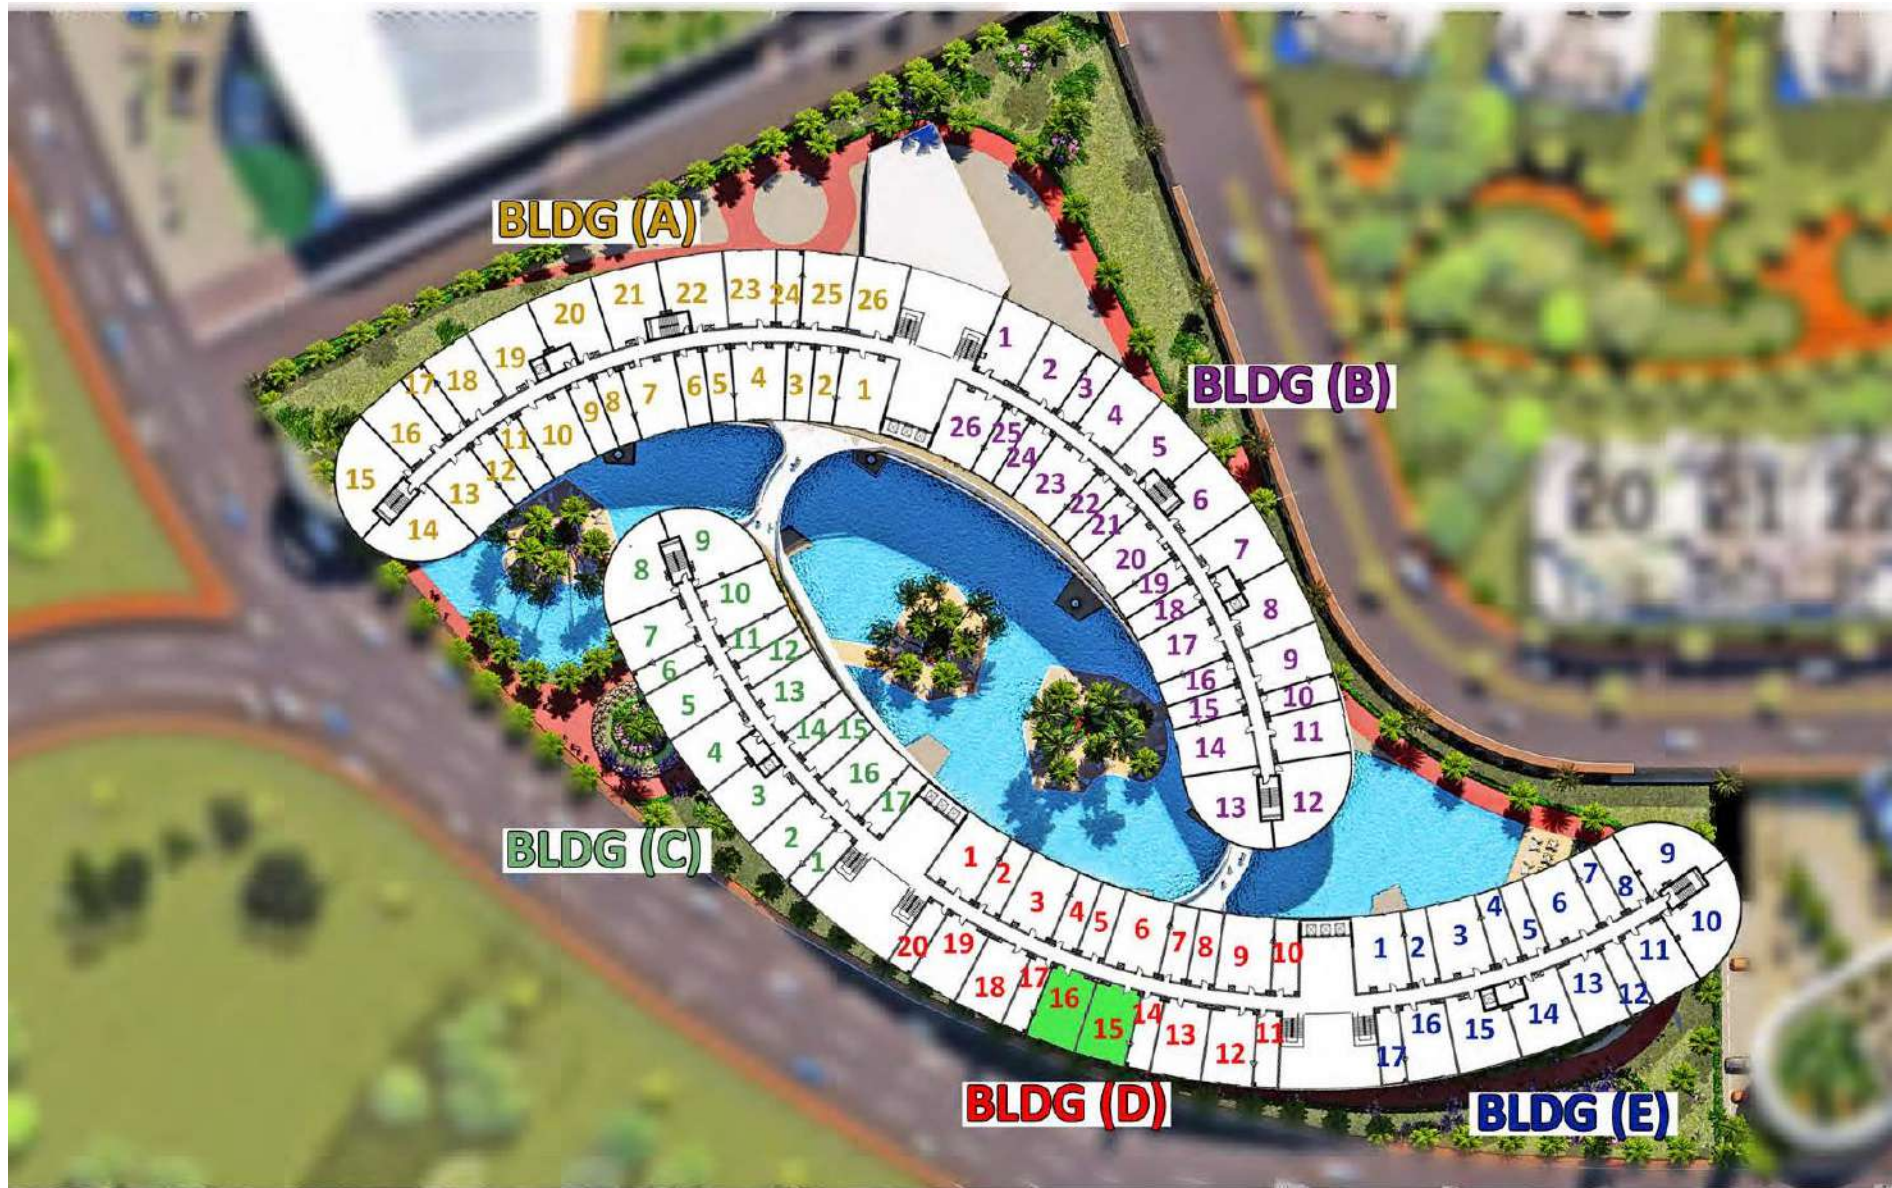

TYPE 95 M² LOCATIONS