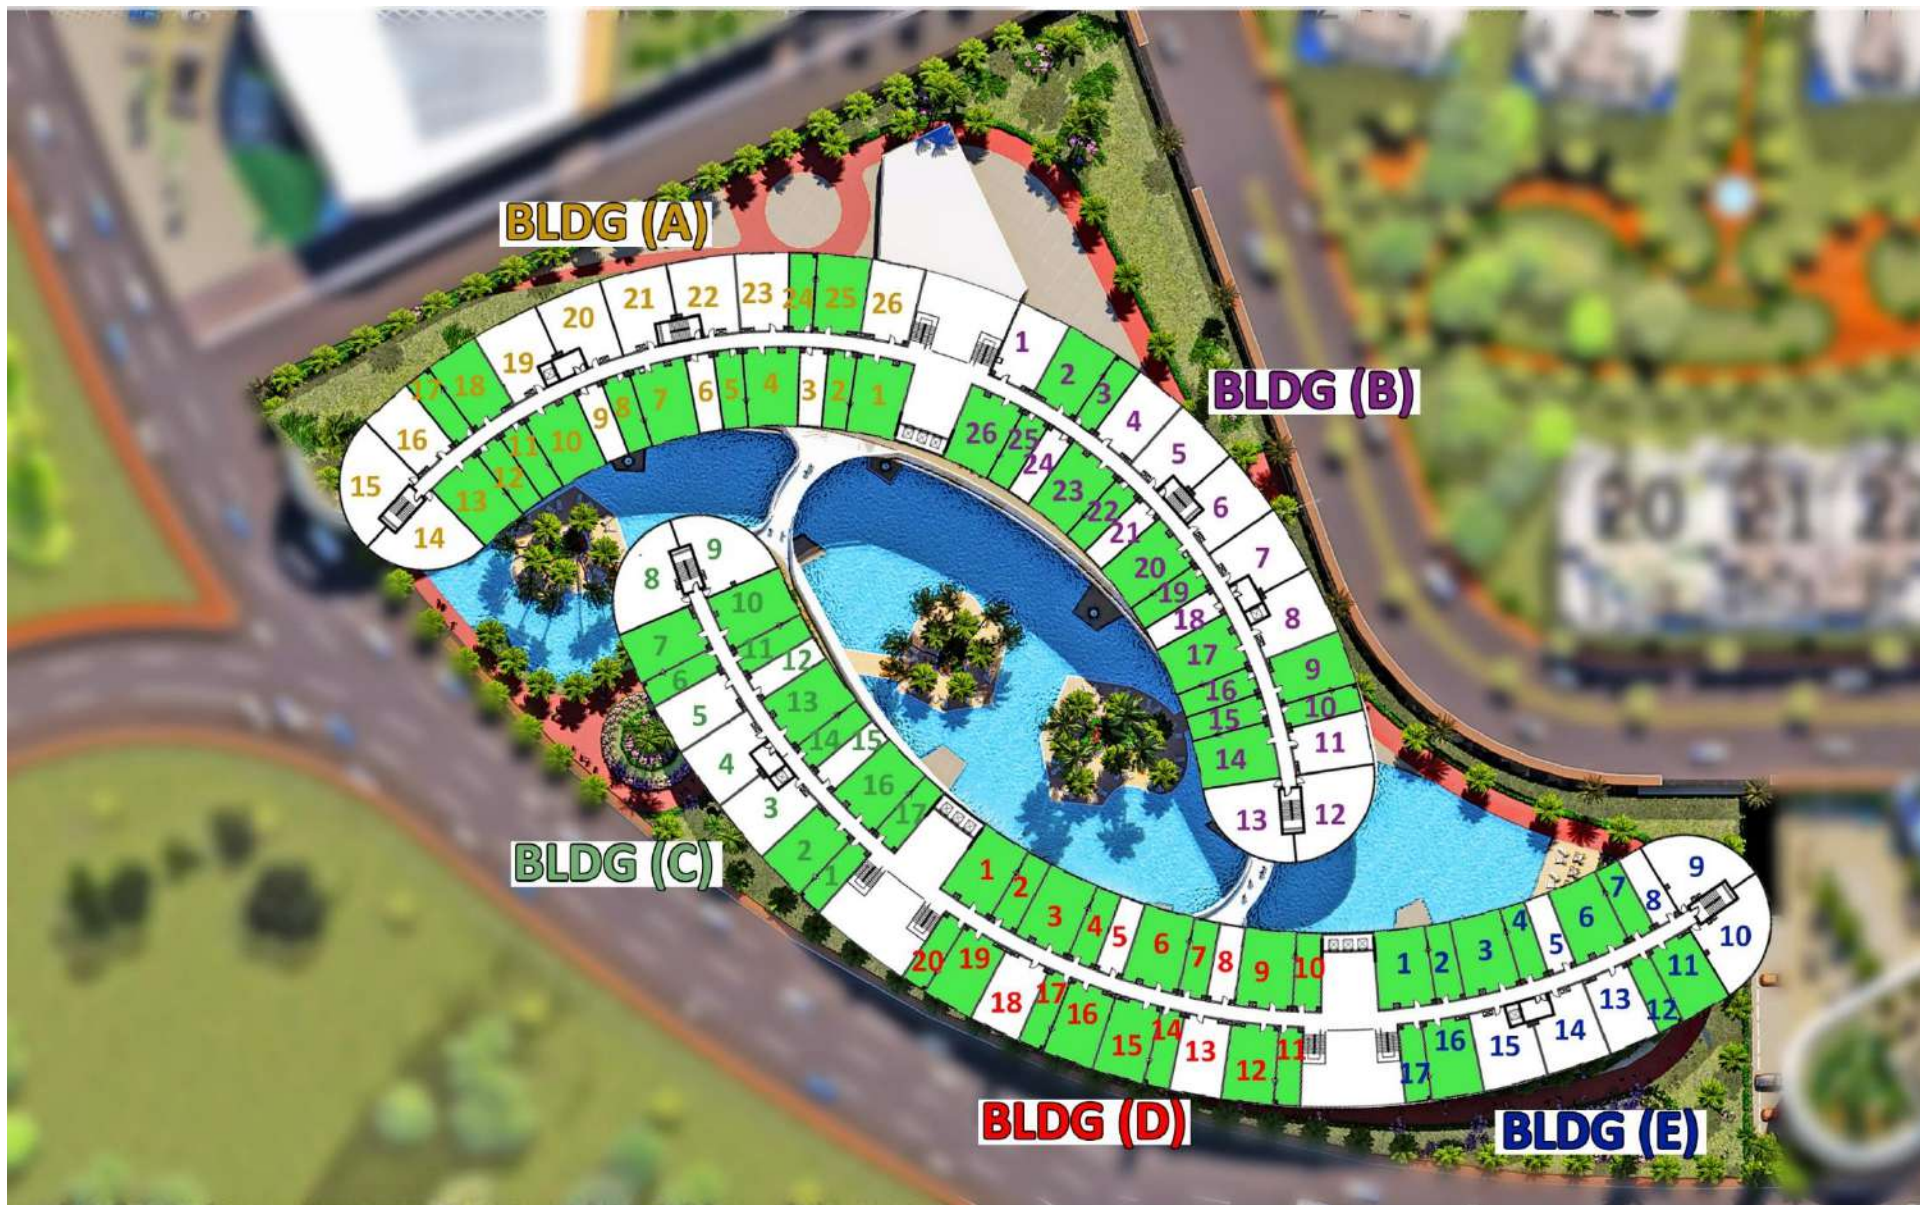

TYPE (132 M²) APARTMENTS PLAN

LAKE RESIDENCE
NEW CAIRO

APARTMENT LOCATION

2 MASTER BEDROOM
LARGE RECEPTION

AREA **132 M²**

BUILDING
**A
B
C
E**

APARTMENTS AVAILABLE FOR COMBINING

TYPE (143 M²) APARTMENTS PLAN

optional

LAKE RESIDENCE

NEW CAIRO

APARTMENT LOCATION

**2 MASTER BEDROOM
BEDROOM
RECEPTION**

AREA

143 M²

BUILDING