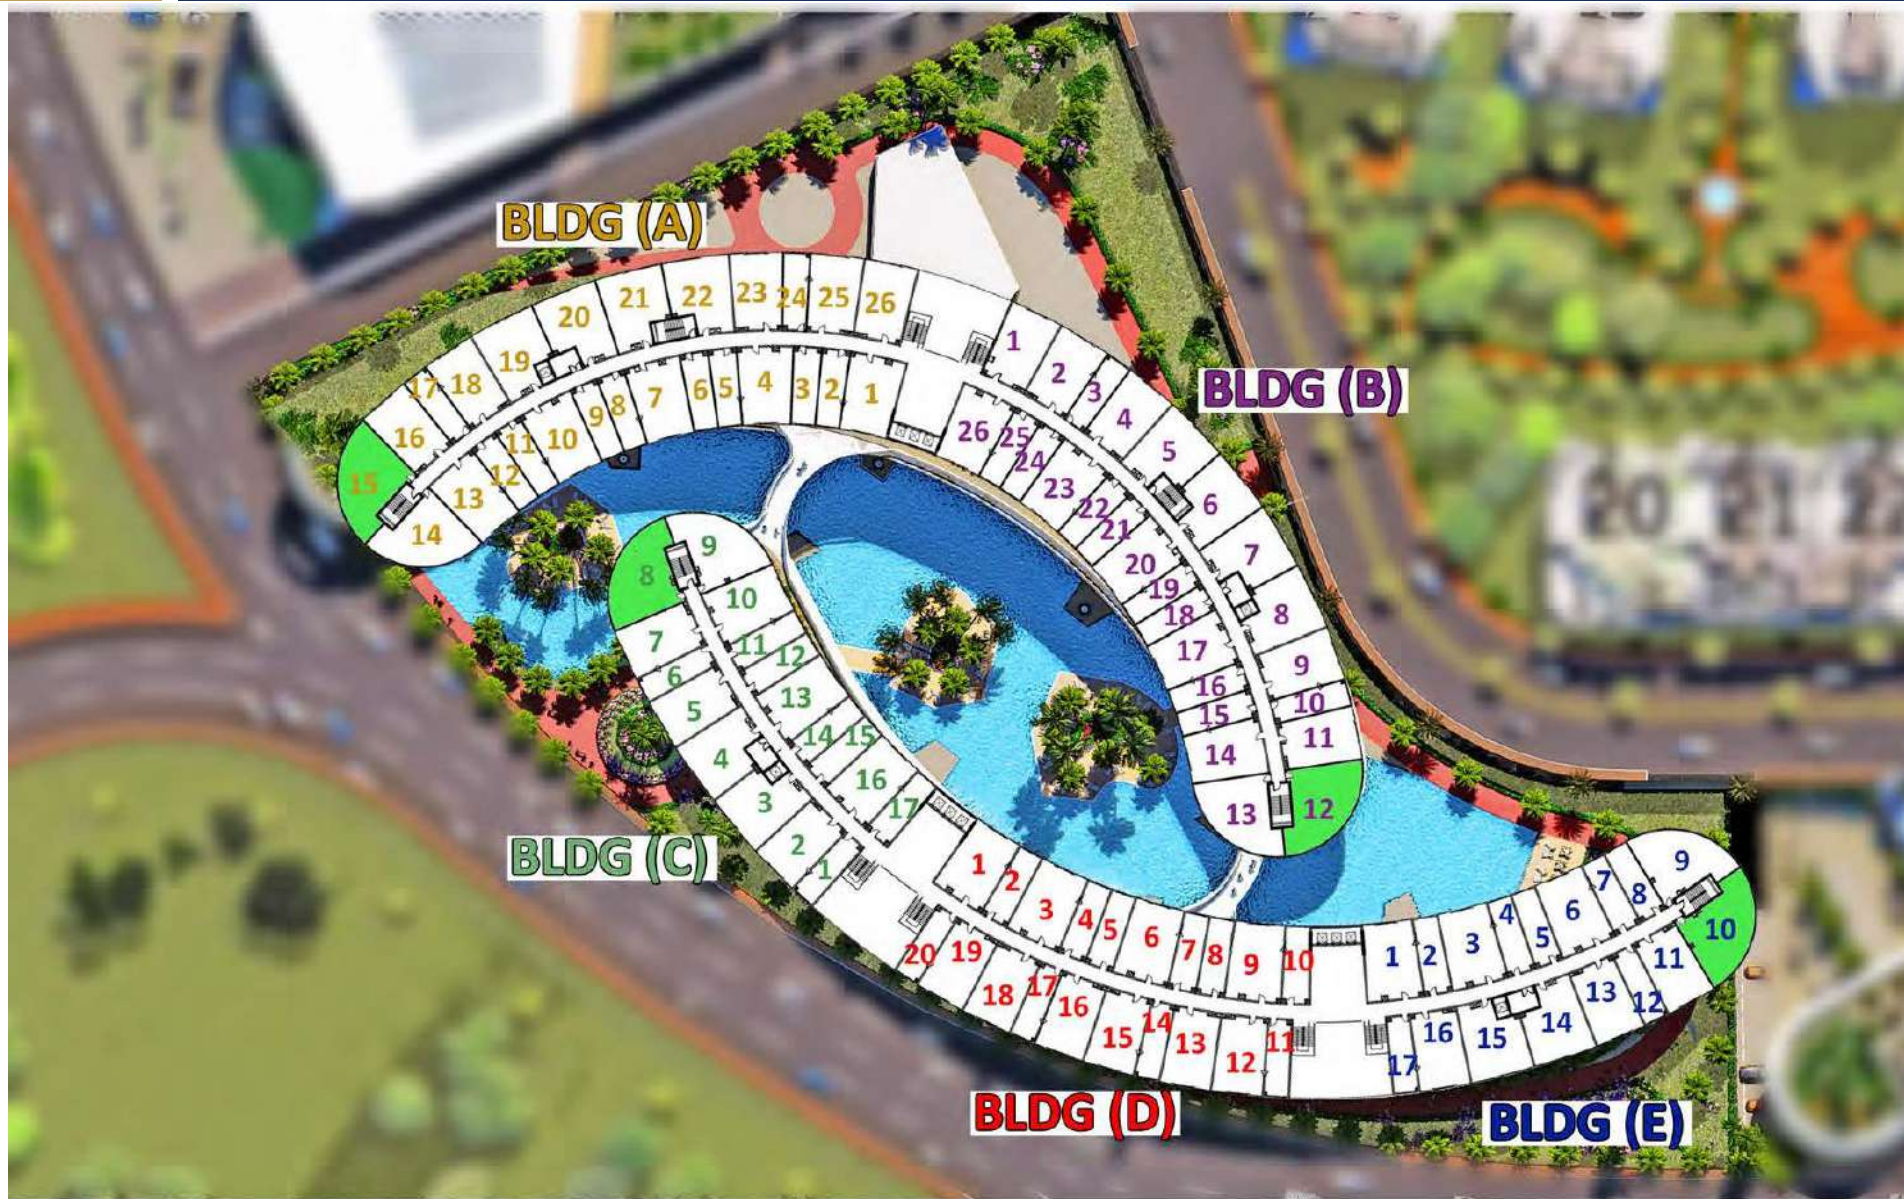

TYPE (123 M²) APARTMENTS PLAN

LAKE RESIDENCE
NEW CAIRO

APARTMENT LOCATION

2 MASTER BEDROOM
LARGE RECEPTION

AREA **123 M²**

BUILDING
**A
B
C
E**

ALMARASEM
DEVELOPMENT

TYPE 132 M² LOCATIONS

TYPE (132 M²) APARTMENTS PLAN

LAKE RESIDENCE
NEW CAIRO

APARTMENT LOCATION

2 MASTER BEDROOM
LARGE RECEPTION

AREA **132 M²**

BUILDING
**A
B
C
E**

APARTMENTS AVAILABLE FOR COMBINING

TYPE (143 M²) APARTMENTS PLAN