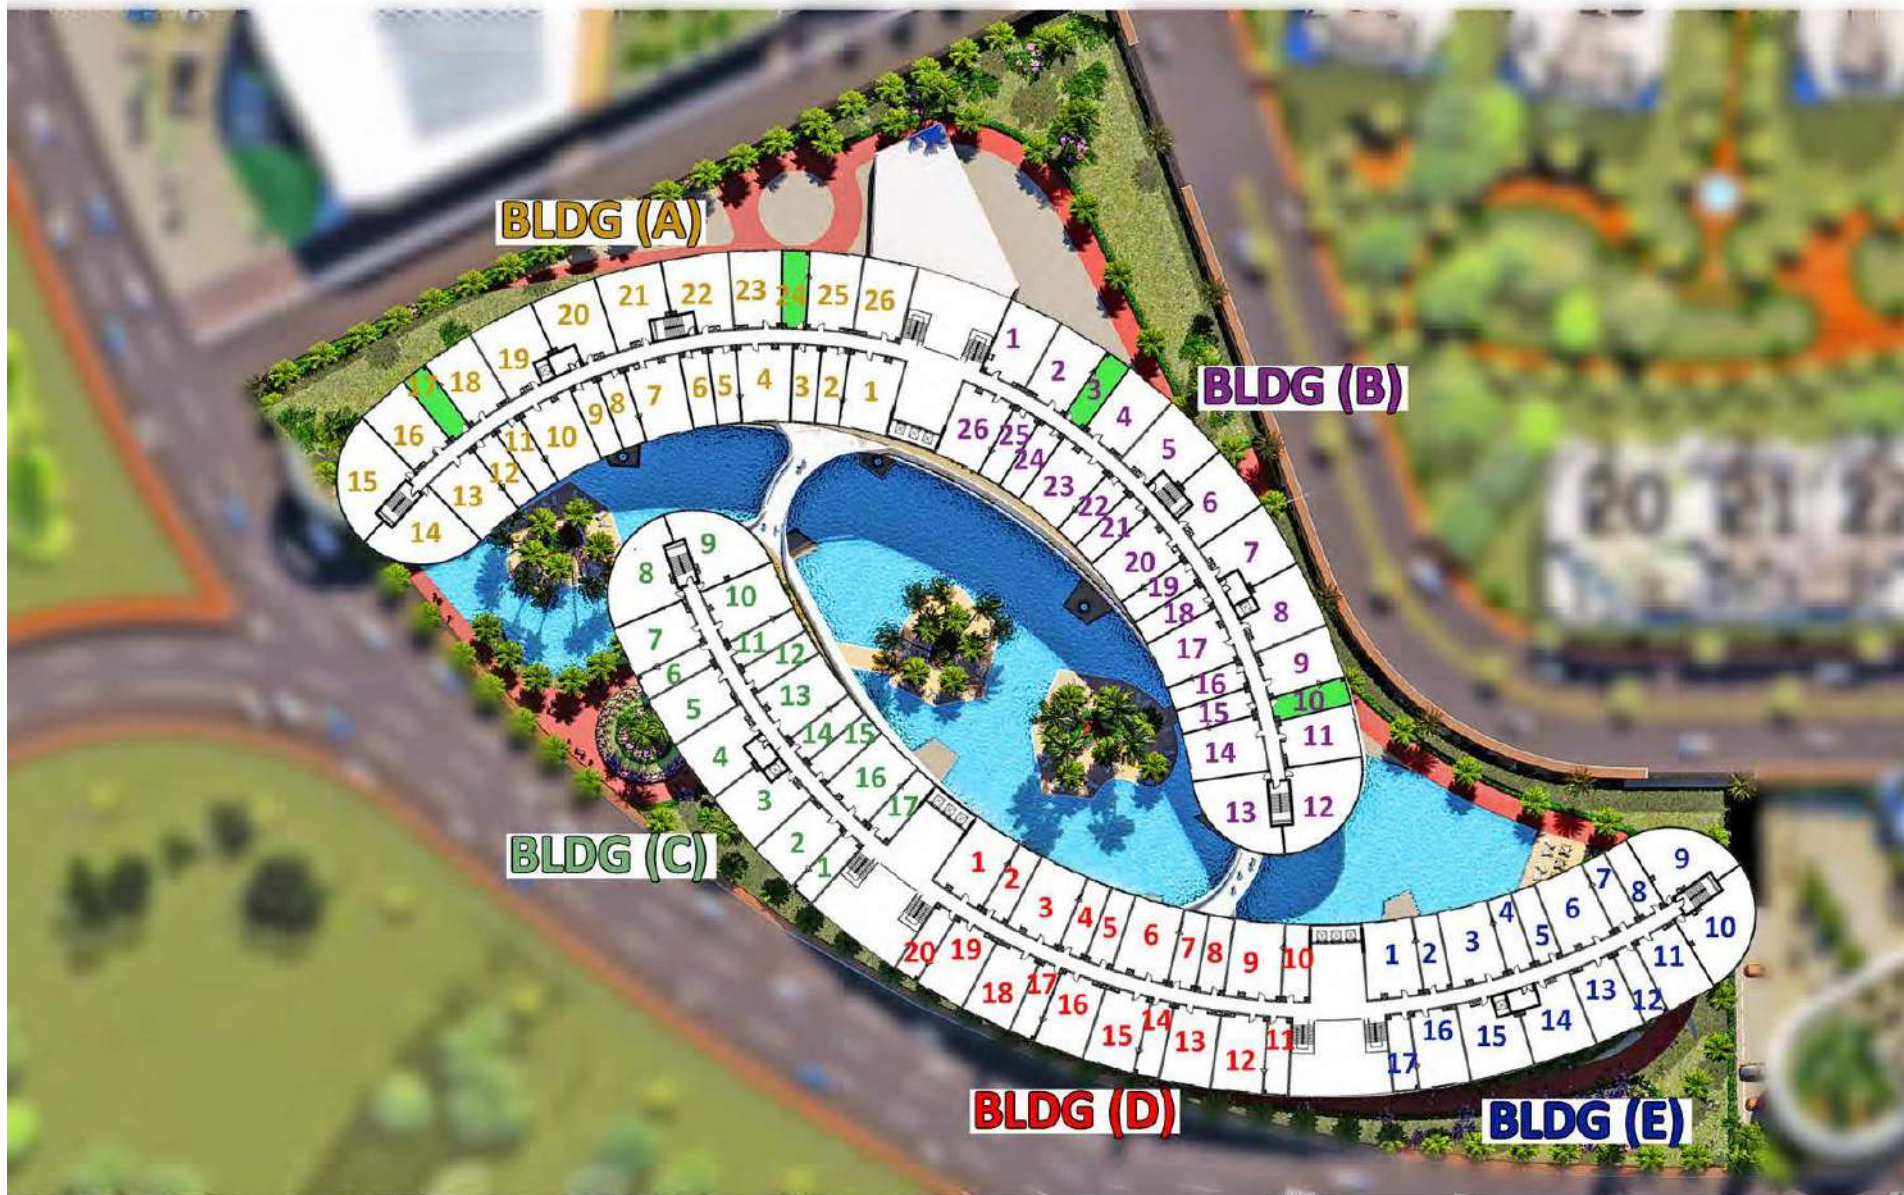

LAKE RESIDENCE
NEW CAIRO

APARTMENT LOCATION

SINGLE BEDROOM

AREA **48 M²**

BUILDING
C
D
E

TYPE 49 M² LOCATIONS

TYPE (49 M²) APARTMENTS PLAN

LAKE RESIDENCE
NEW CAIRO