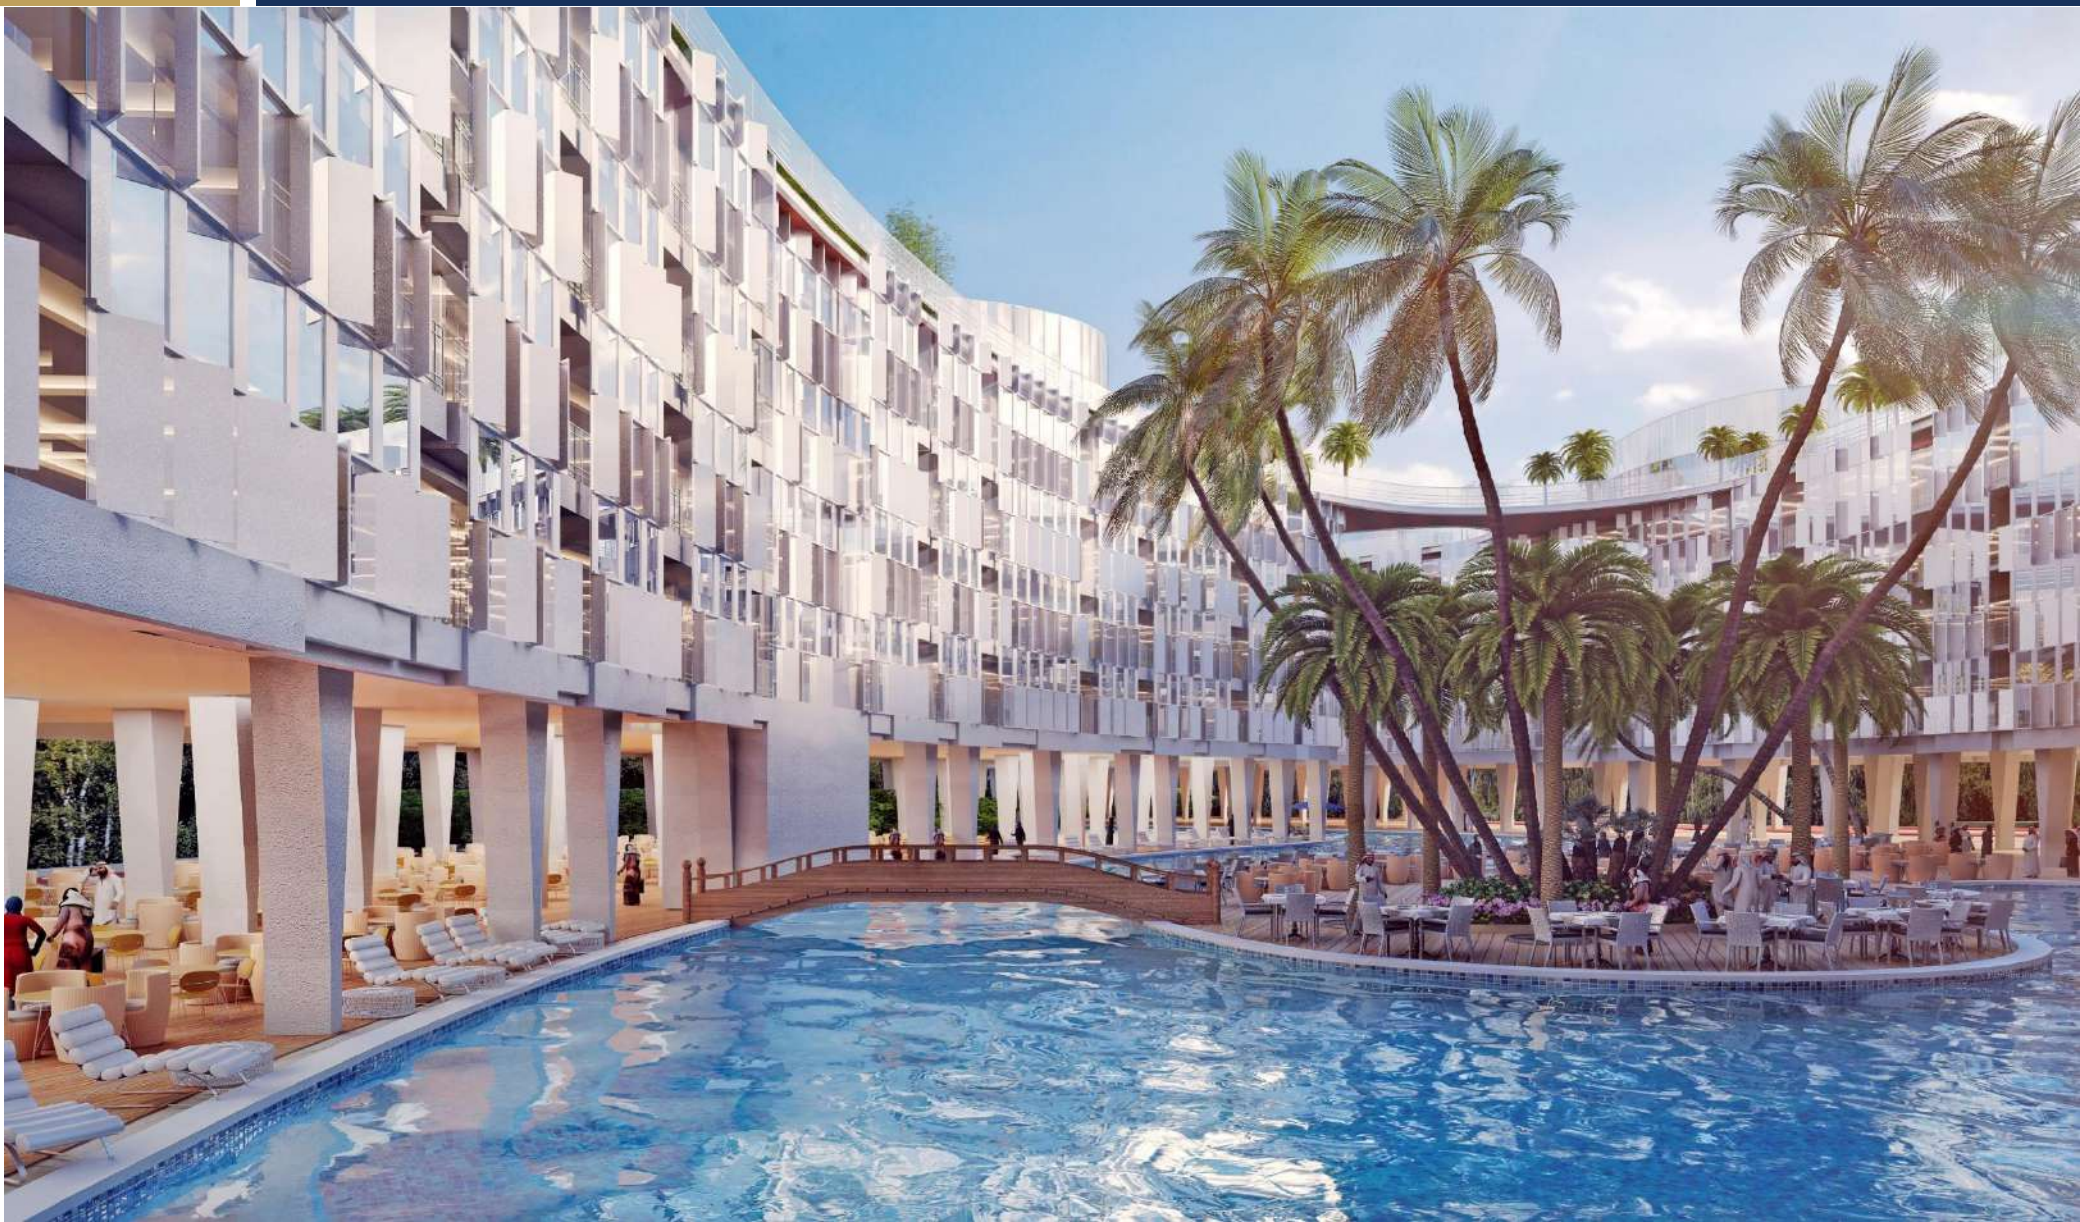

SERVICED APARTMENTS ZONE

ALMARASEM
DEVELOPMENT

LAKE RESIDENCE
NEW CAIRO

SERVICED APARTMENTS ZONE

ALMARASEM
DEVELOPMENT

- ① BUSINESS CENTER
- ② WIFI
- ③ UNDER GROUND PARKING
- ④ SAND BEACH LAGOONS
- ⑤ FITNESS CENTER
- ⑥ JOGGING, RUNNING TRACK
- ⑦ RESTAURANT AND CAFE
- ⑧ KIDS AREA - NURSERY
- ⑨ LAUNDRY
- ⑩ HOUSE KEEPING
- ⑪ CONCIERGE
- ⑫ SECURITY SYSTEMS
- ⑬ CENTRAL LOBBY
- ⑭ CLUB CARS
- ⑮ PANORAMIC ELEVATORS
- ⑯ PET HOSTEL
- ⑰ VIP LOUNGE