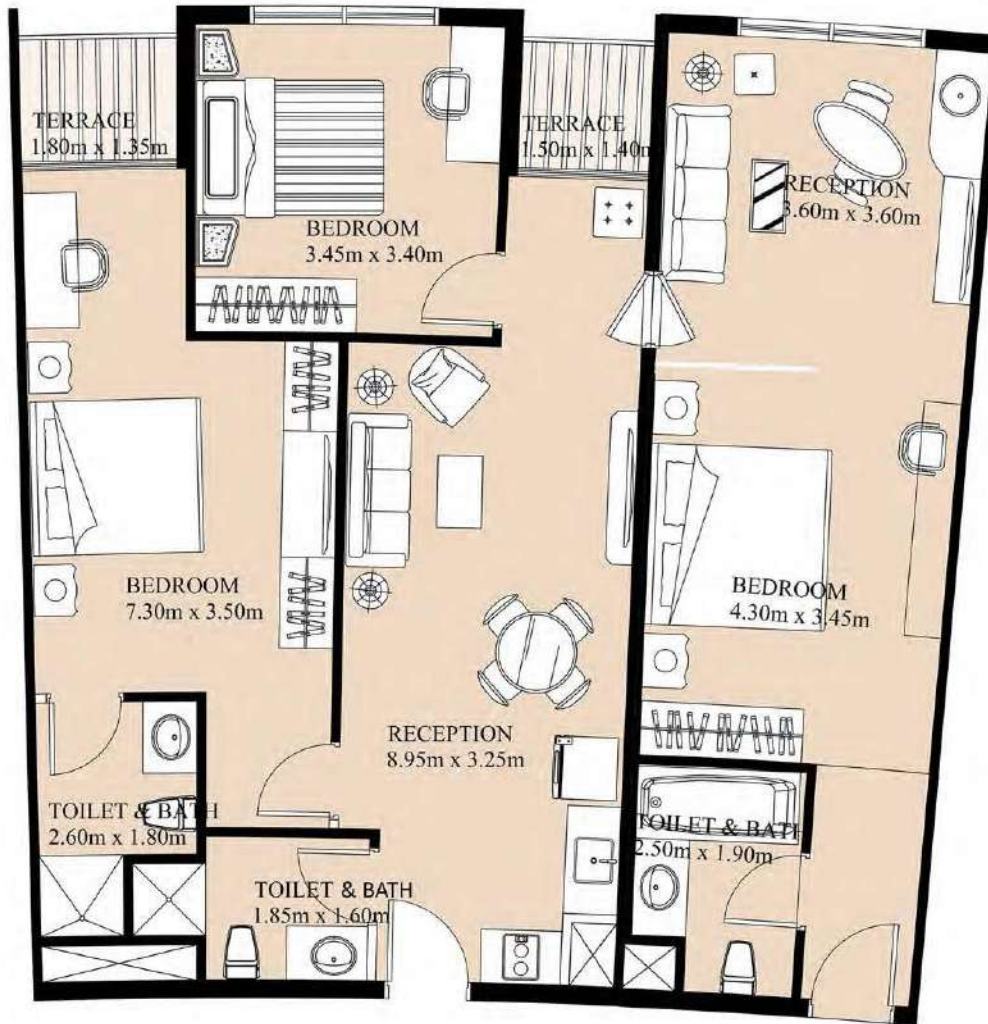

TYPE (123 M²) APARTMENTS PLAN

LAKE RESIDENCE
NEW CAIRO

APARTMENT LOCATION

2 MASTER BEDROOM
LARGE RECEPTION

AREA **123 M²**

BUILDING
**A
B
C
E**

ALMARASEM
DEVELOPMENT

TYPE 132 M² LOCATIONS

TYPE (132 M²) APARTMENTS PLAN

LAKE RESIDENCE
NEW CAIRO

APARTMENT LOCATION

2 MASTER BEDROOM
LARGE RECEPTION

AREA **132 M²**

BUILDING
**A
B
C
E**

APARTMENTS AVAILABLE FOR COMBINING

TYPE (143 M²) APARTMENTS PLAN

optional

LAKE RESIDENCE

NEW CAIRO

APARTMENT LOCATION

**2 MASTER BEDROOM
BEDROOM
RECEPTION**

AREA

143 M²

BUILDING