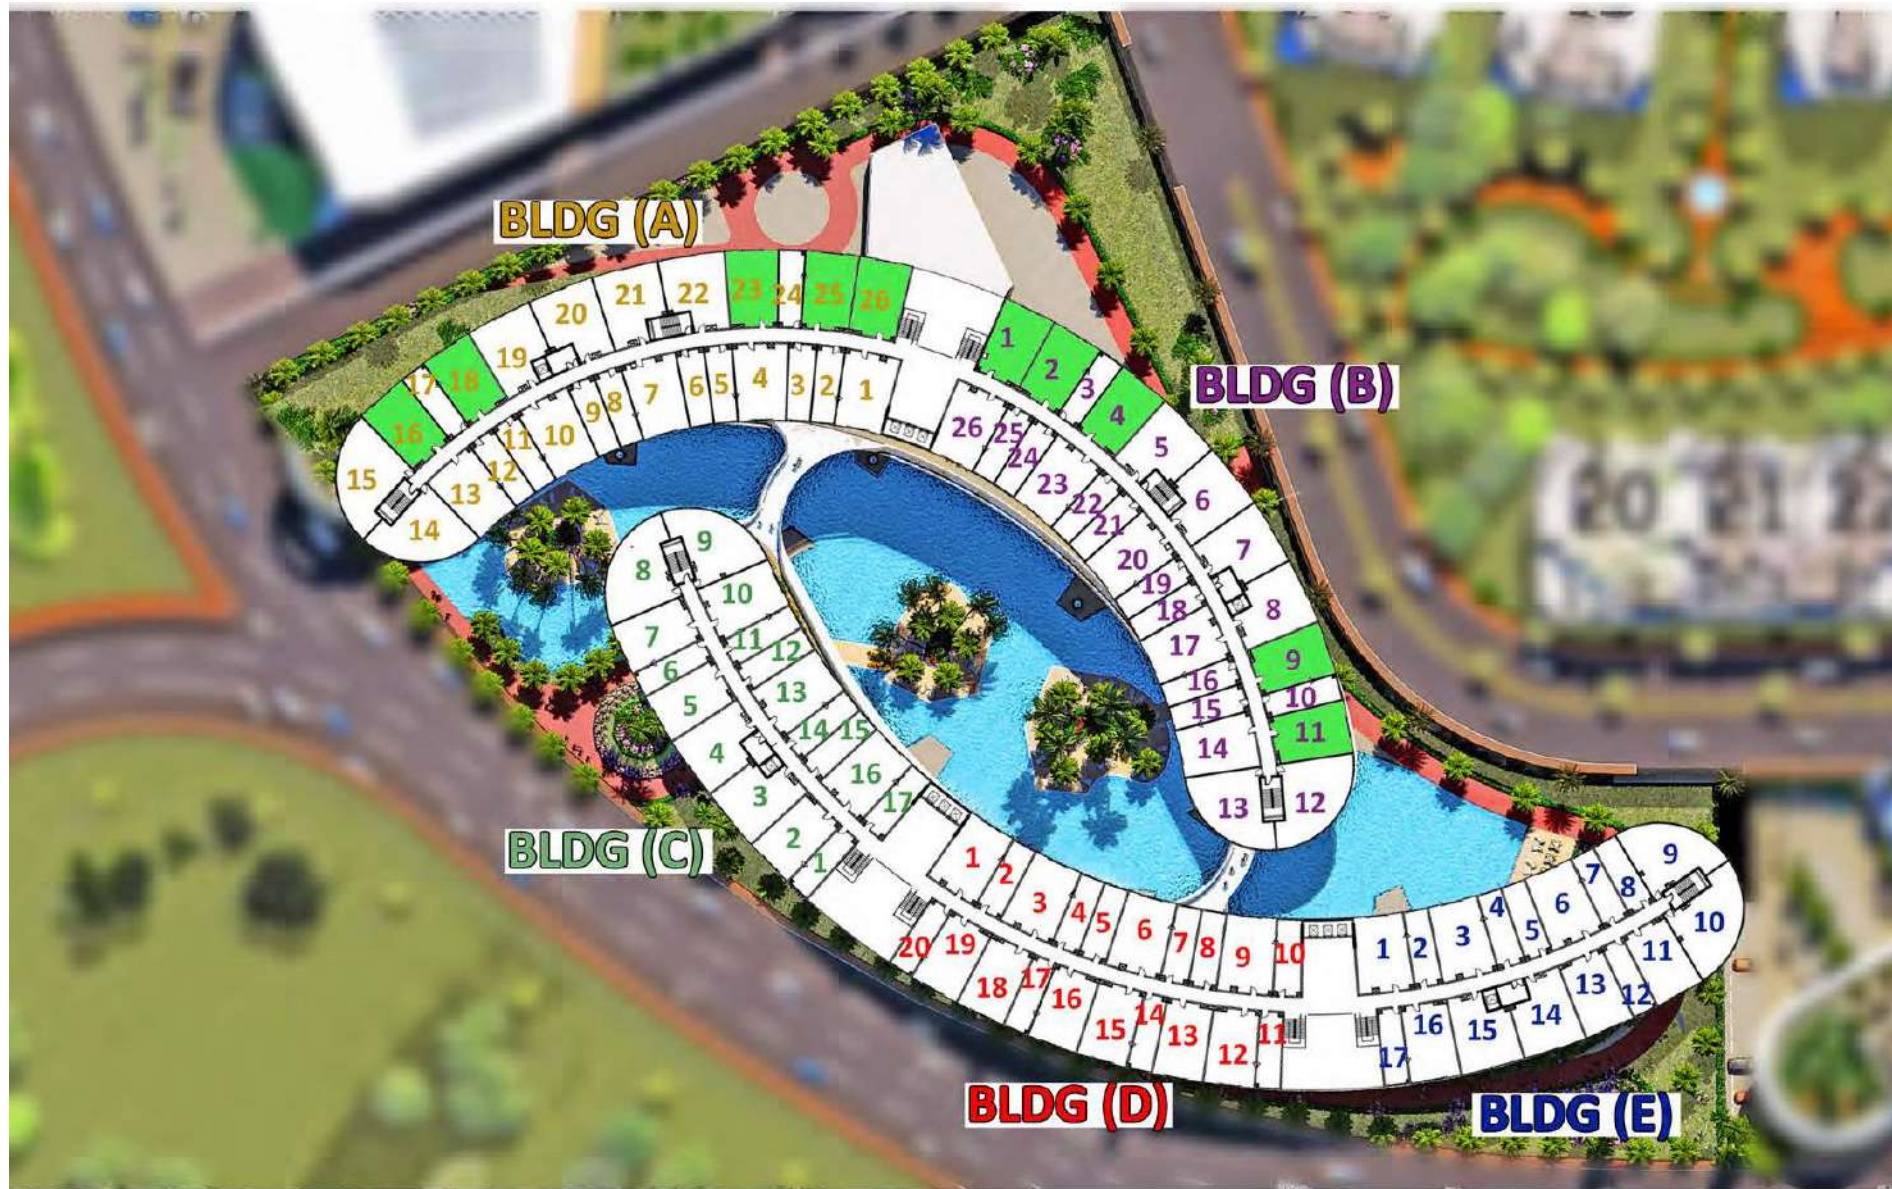

TYPE 97 M² LOCATIONS