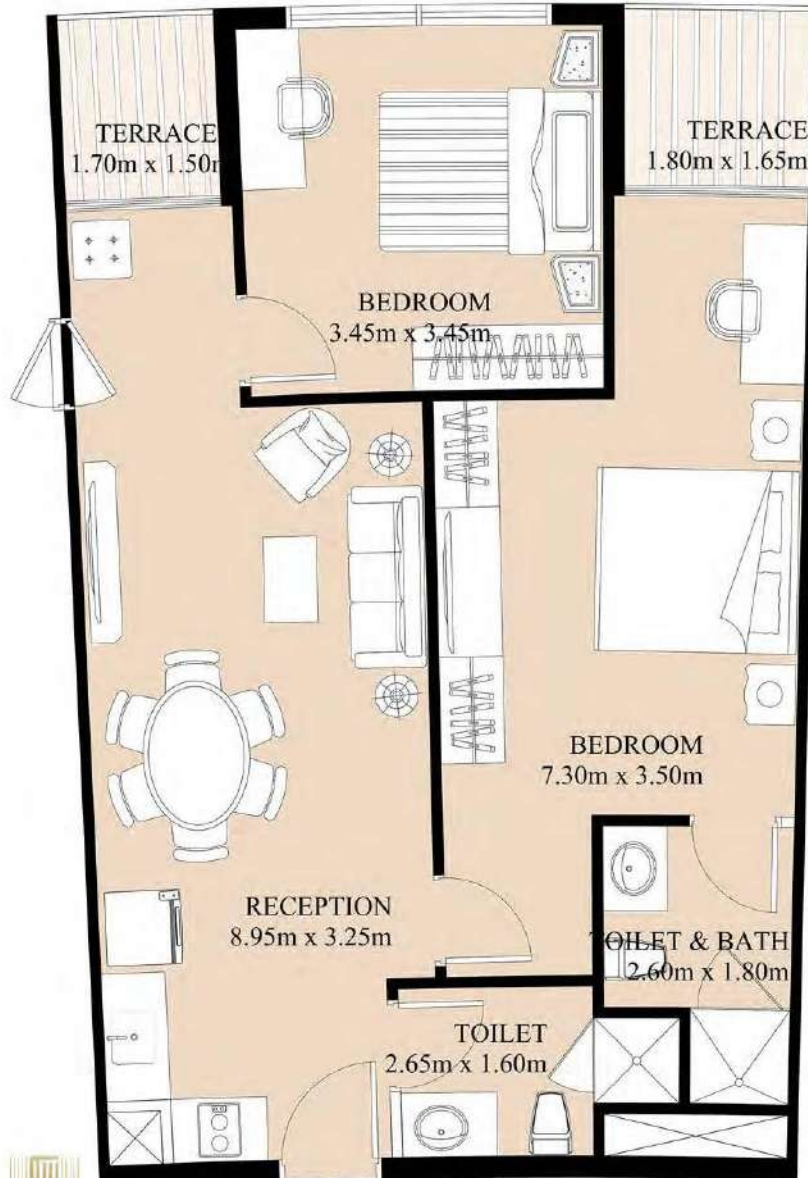

APARTMENT LOCATION

SINGLE BEDROOM

AREA **49 M²**

BUILDING **A**
B

TYPE 51 M² LOCATIONS

TYPE (51 M²) APARTMENTS PLAN

LAKE RESIDENCE
NEW CAIRO

APARTMENT LOCATION

SINGLE BEDROOM

AREA **51 M²**

BUILDING **A
B**

TYPE 52 M² LOCATIONS

TYPE (52 M²) APARTMENTS PLAN

LAKE RESIDENCE
NEW CAIRO

APARTMENT LOCATION

SINGLE BEDROOM

| | |
|----------|-------------------|
| AREA | 52 M ² |
| BUILDING | C D E |

TYPE 94 M² LOCATIONS

TYPE (94 M²) APARTMENTS PLAN

LAKE RESIDENCE
NEW CAIRO

APARTMENT LOCATION

**MASTER BEDROOM
BEDROOM
RECEPTION**

AREA **94 M²**

BUILDING
C
D
E

TYPE 95 M² LOCATIONS

TYPE (95 M²) APARTMENTS PLAN

ALMARASEM
DEVELOPMENT

LAKE RESIDENCE
NEW CAIRO

APARTMENT LOCATION

MASTER BEDROOM
BEDROOM
RECEPTION