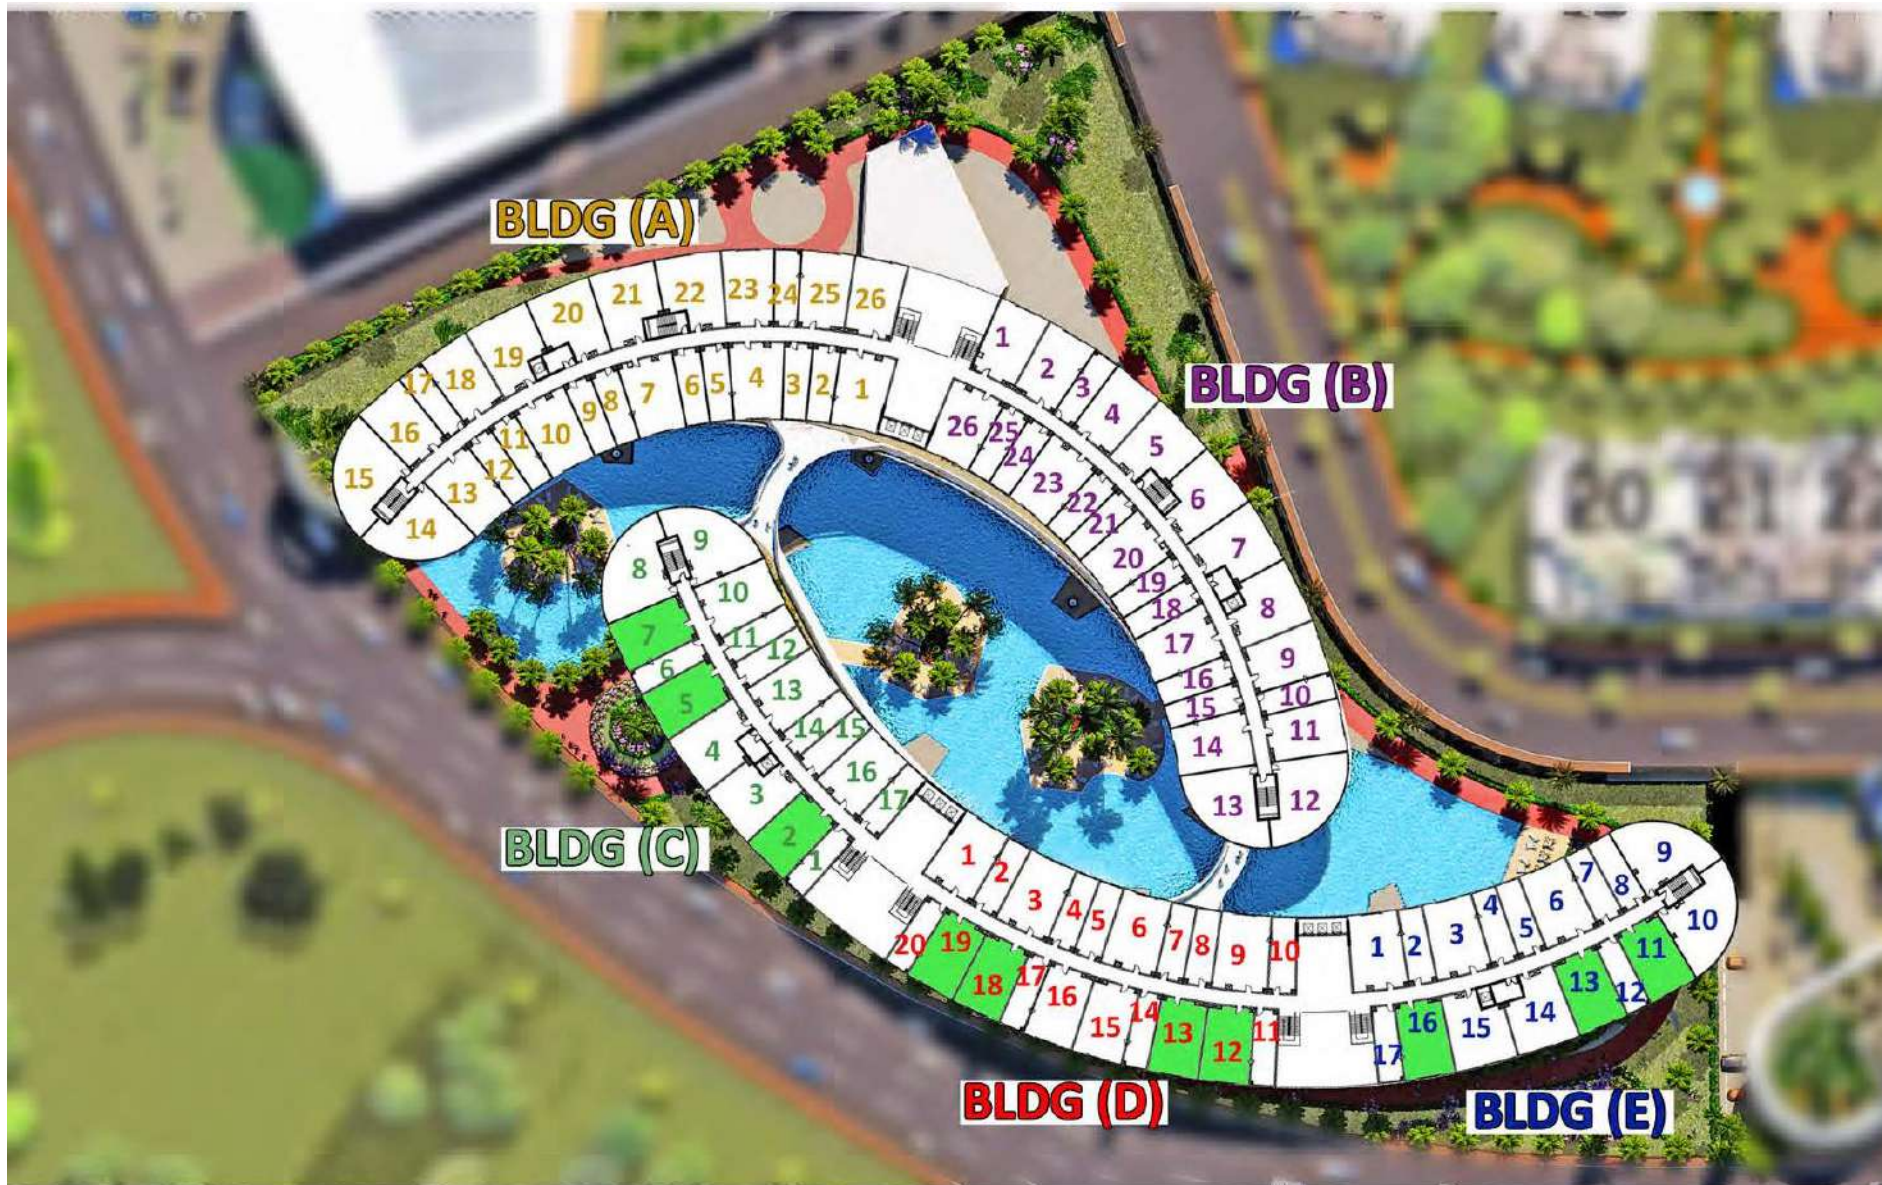

TYPE 94 M² LOCATIONS