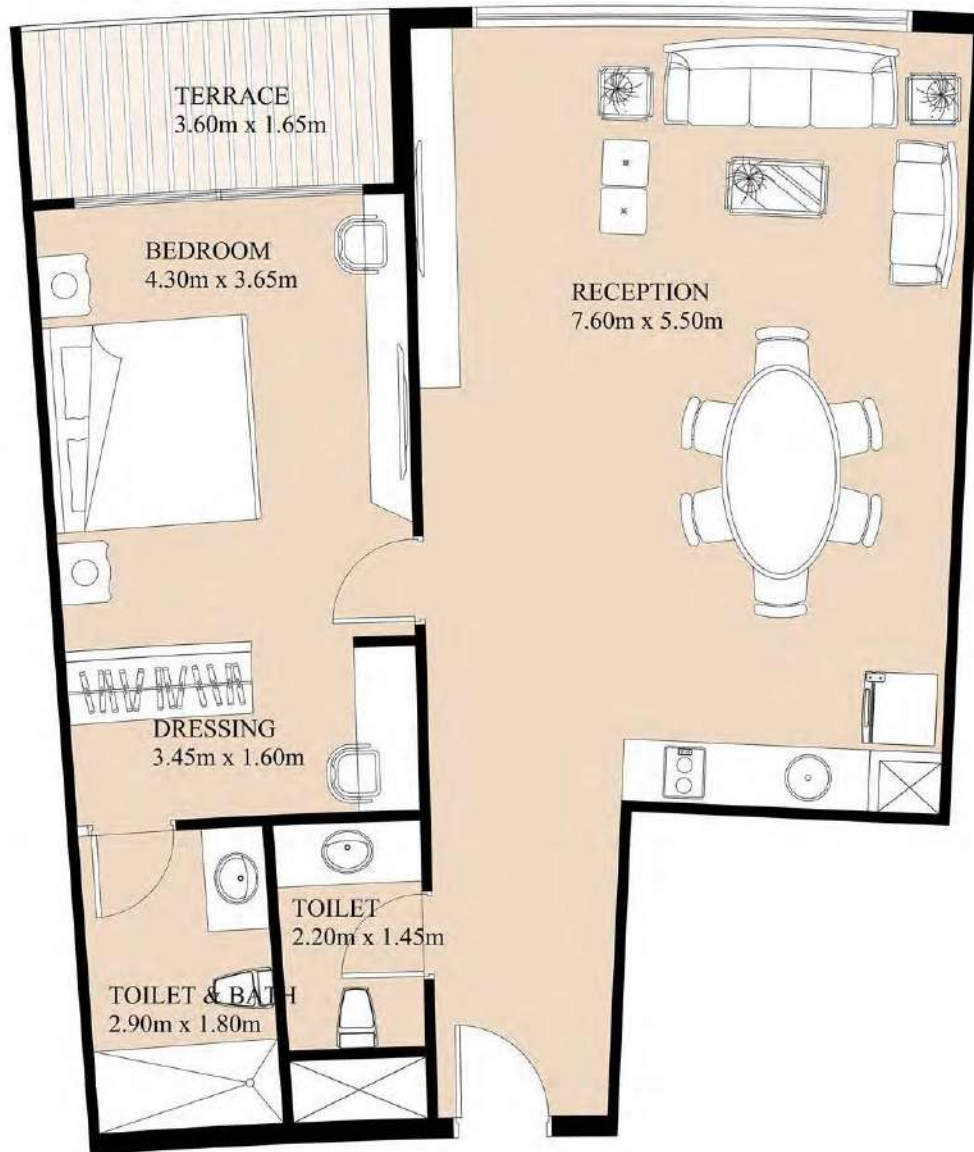

TYPE 103 M² LOCATIONS

TYPE (103 M²) APARTMENTS PLAN

LAKE RESIDENCE NEW CAIRO

APARTMENT LOCATION

**MASTER BEDROOM
BEDROOM
RECEPTION**

| | |
|----------|--------------------------|
| AREA | 103 M² |
| BUILDING | C D E |

TYPE 107 M² LOCATIONS

TYPE (107 M²) APARTMENTS PLAN

LAKE RESIDENCE
NEW CAIRO

APARTMENT LOCATION

MASTER BEDROOM
LARGE RECEPTION

AREA **107 M²**

BUILDING **C**
E

TYPE 108 M² LOCATIONS

TYPE (108 M²) APARTMENTS PLAN

ALMARASEM
DEVELOPMENT

LAKE RESIDENCE
NEW CAIRO

APARTMENT LOCATION

MASTER BEDROOM
LARGE RECEPTION

AREA **108 M²**

BUILDING **A**
B

TYPE 123 M² LOCATIONS

TYPE (123 M²) APARTMENTS PLAN

LAKE RESIDENCE
NEW CAIRO

APARTMENT LOCATION

2 MASTER BEDROOM
LARGE RECEPTION

AREA **123 M²**

BUILDING
**A
B
C
E**

ALMARASEM
DEVELOPMENT

TYPE 132 M² LOCATIONS