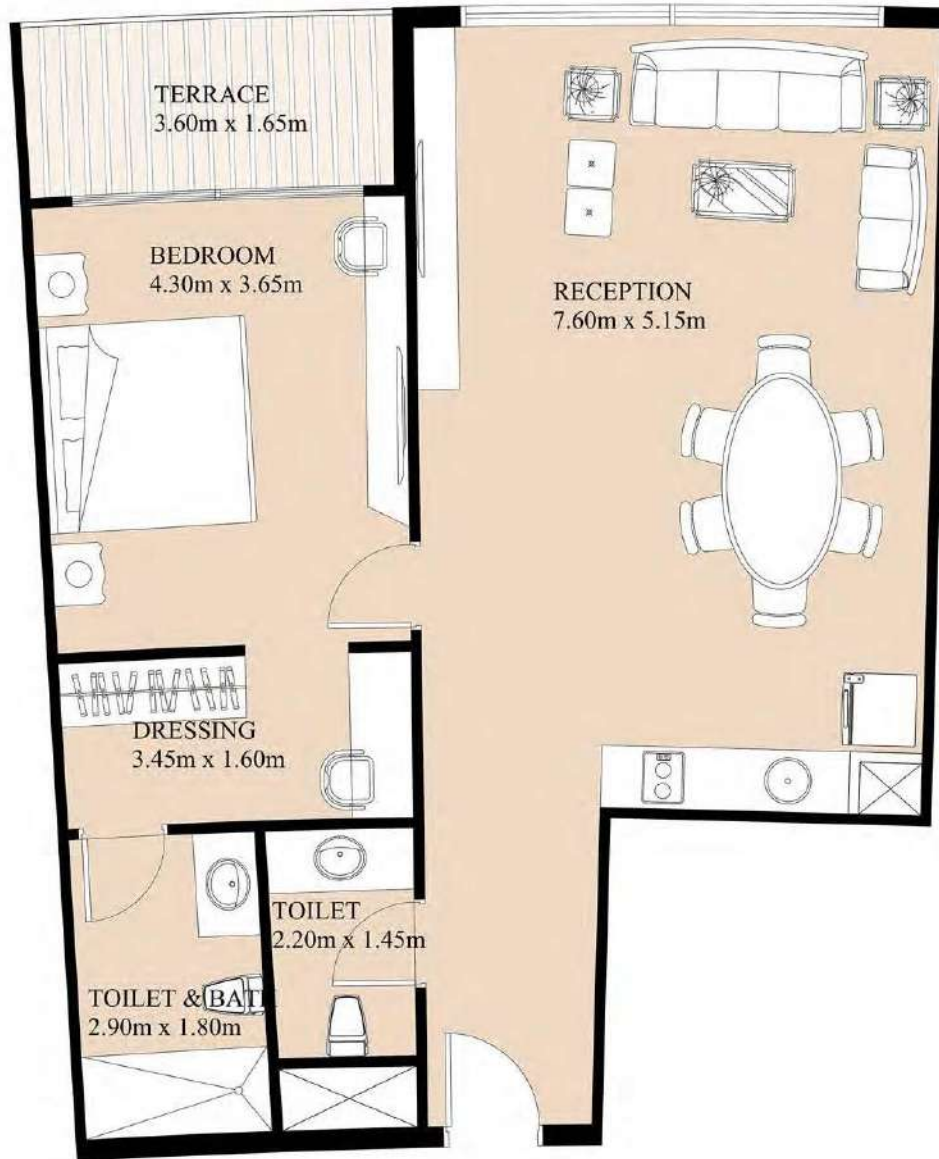

AREA **95 M²**

BUILDING **D**

TYPE 97 M² LOCATIONS

TYPE (97 M²) APARTMENTS PLAN

LAKE RESIDENCE NEW CAIRO

APARTMENT LOCATION

MASTER BEDROOM BEDROOM RECEPTION

AREA **97 M²**

BUILDING **A
B**

TYPE 100 M² LOCATIONS

TYPE (100 M²) APARTMENTS PLAN

LAKE RESIDENCE NEW CAIRO

APARTMENT LOCATION

MASTER BEDROOM BEDROOM RECEPTION

AREA **100 M²**

BUILDING **A
B**

TYPE 103 M² LOCATIONS

TYPE (103 M²) APARTMENTS PLAN

LAKE RESIDENCE NEW CAIRO

APARTMENT LOCATION

**MASTER BEDROOM
BEDROOM
RECEPTION**

| | |
|----------|--------------------------|
| AREA | 103 M² |
| BUILDING | C D E |

TYPE 107 M² LOCATIONS

TYPE (107 M²) APARTMENTS PLAN

LAKE RESIDENCE
NEW CAIRO

APARTMENT LOCATION

MASTER BEDROOM
LARGE RECEPTION

AREA **107 M²**

BUILDING **C**
E

TYPE 108 M² LOCATIONS