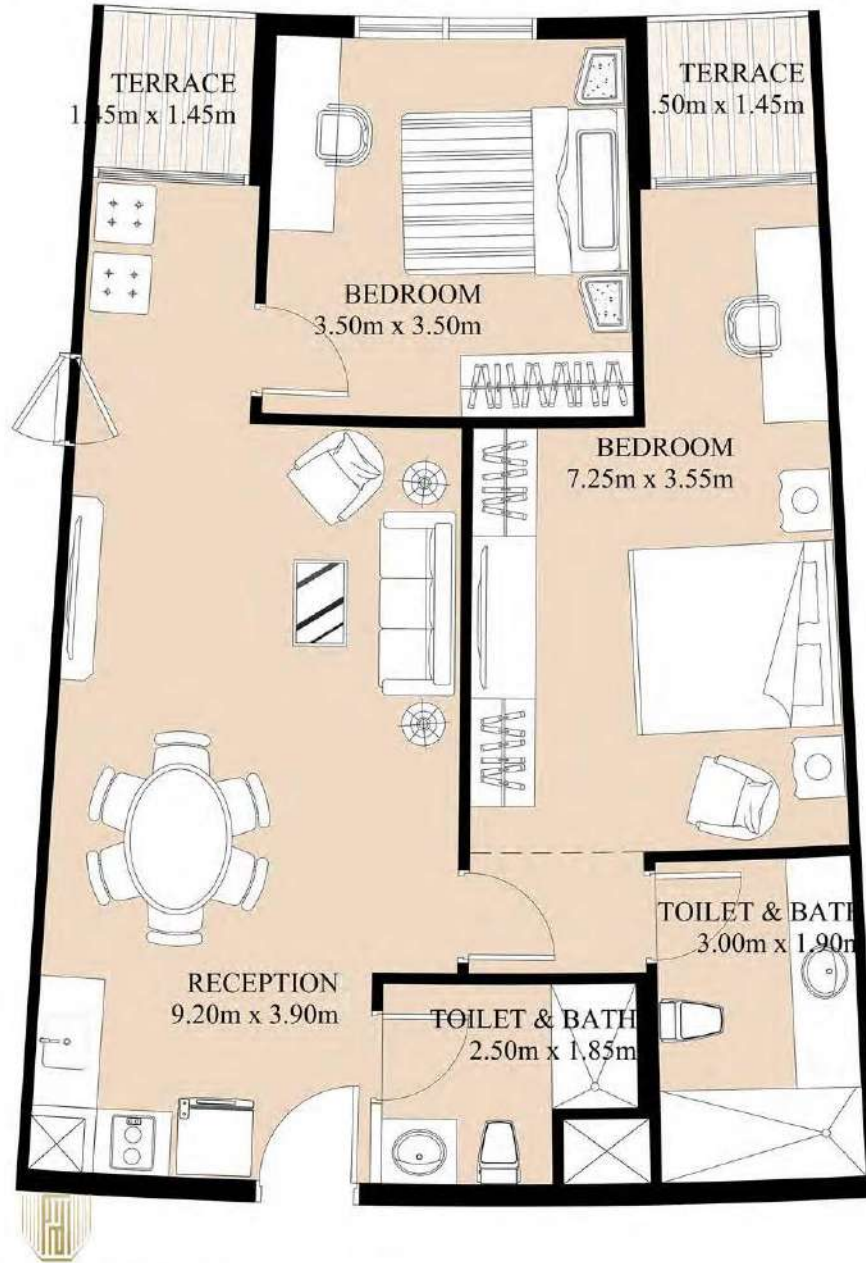

AREA **94 M²**

BUILDING
C
D
E

TYPE 95 M² LOCATIONS

TYPE (95 M²) APARTMENTS PLAN

ALMARASEM
DEVELOPMENT

LAKE RESIDENCE
NEW CAIRO

APARTMENT LOCATION

MASTER BEDROOM
BEDROOM
RECEPTION

AREA **95 M²**

BUILDING **D**

TYPE 97 M² LOCATIONS

TYPE (97 M²) APARTMENTS PLAN

LAKE RESIDENCE NEW CAIRO

APARTMENT LOCATION

MASTER BEDROOM BEDROOM RECEPTION

AREA **97 M²**

BUILDING **A
B**

TYPE 100 M² LOCATIONS

TYPE (100 M²) APARTMENTS PLAN

LAKE RESIDENCE NEW CAIRO

APARTMENT LOCATION

MASTER BEDROOM BEDROOM RECEPTION

AREA **100 M²**

BUILDING **A
B**

TYPE 103 M² LOCATIONS

TYPE (103 M²) APARTMENTS PLAN

LAKE RESIDENCE NEW CAIRO

APARTMENT LOCATION

**MASTER BEDROOM
BEDROOM
RECEPTION**

| | |
|----------|--------------------------|
| AREA | 103 M² |
| BUILDING | C D E |