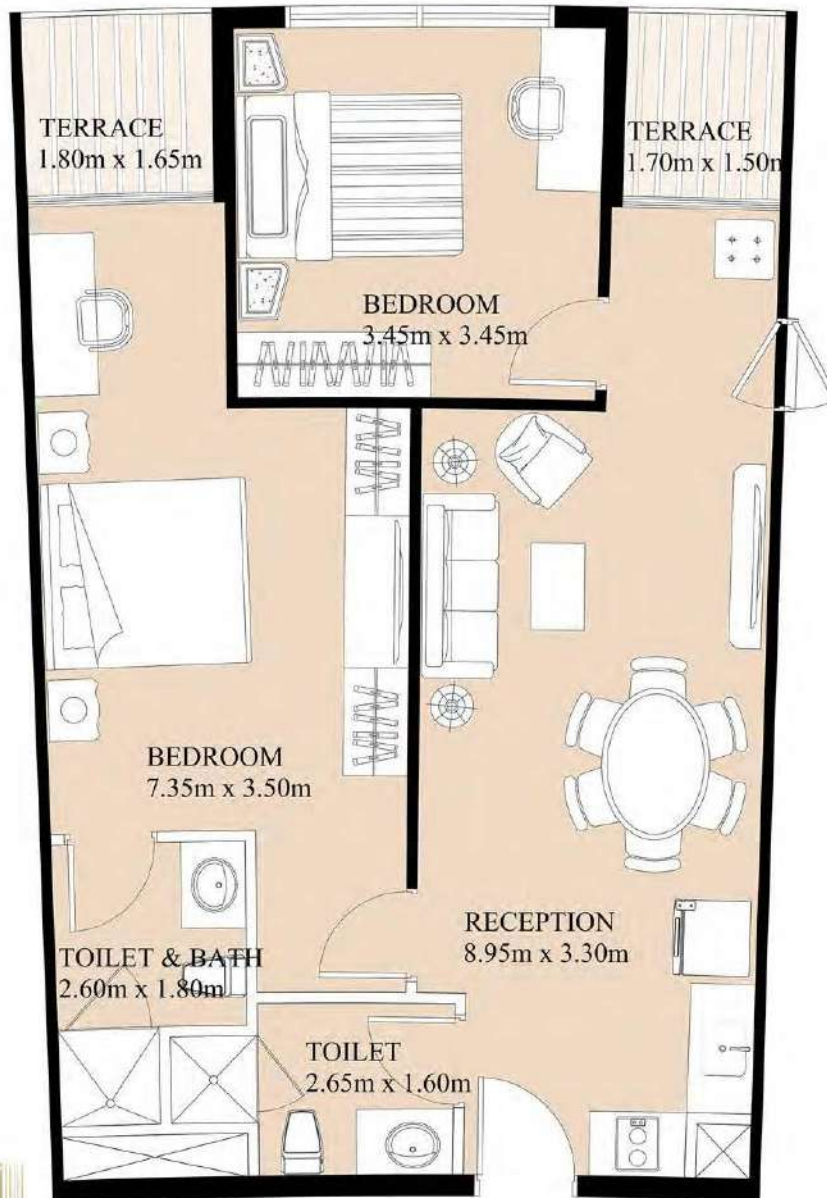

| | |
|----------|-------------------|
| AREA | 52 M ² |
| BUILDING | C D E |

TYPE 94 M² LOCATIONS

TYPE (94 M²) APARTMENTS PLAN

LAKE RESIDENCE
NEW CAIRO

APARTMENT LOCATION

**MASTER BEDROOM
BEDROOM
RECEPTION**

AREA **94 M²**

BUILDING
C
D
E

TYPE 95 M² LOCATIONS

TYPE (95 M²) APARTMENTS PLAN

ALMARASEM
DEVELOPMENT

LAKE RESIDENCE
NEW CAIRO

APARTMENT LOCATION

MASTER BEDROOM
BEDROOM
RECEPTION

AREA **95 M²**

BUILDING **D**

TYPE 97 M² LOCATIONS

TYPE (97 M²) APARTMENTS PLAN

LAKE RESIDENCE NEW CAIRO

APARTMENT LOCATION

MASTER BEDROOM BEDROOM RECEPTION

AREA **97 M²**

BUILDING **A
B**

TYPE 100 M² LOCATIONS

TYPE (100 M²) APARTMENTS PLAN

LAKE RESIDENCE NEW CAIRO

APARTMENT LOCATION

MASTER BEDROOM BEDROOM RECEPTION

AREA **100 M²**

BUILDING **A
B**