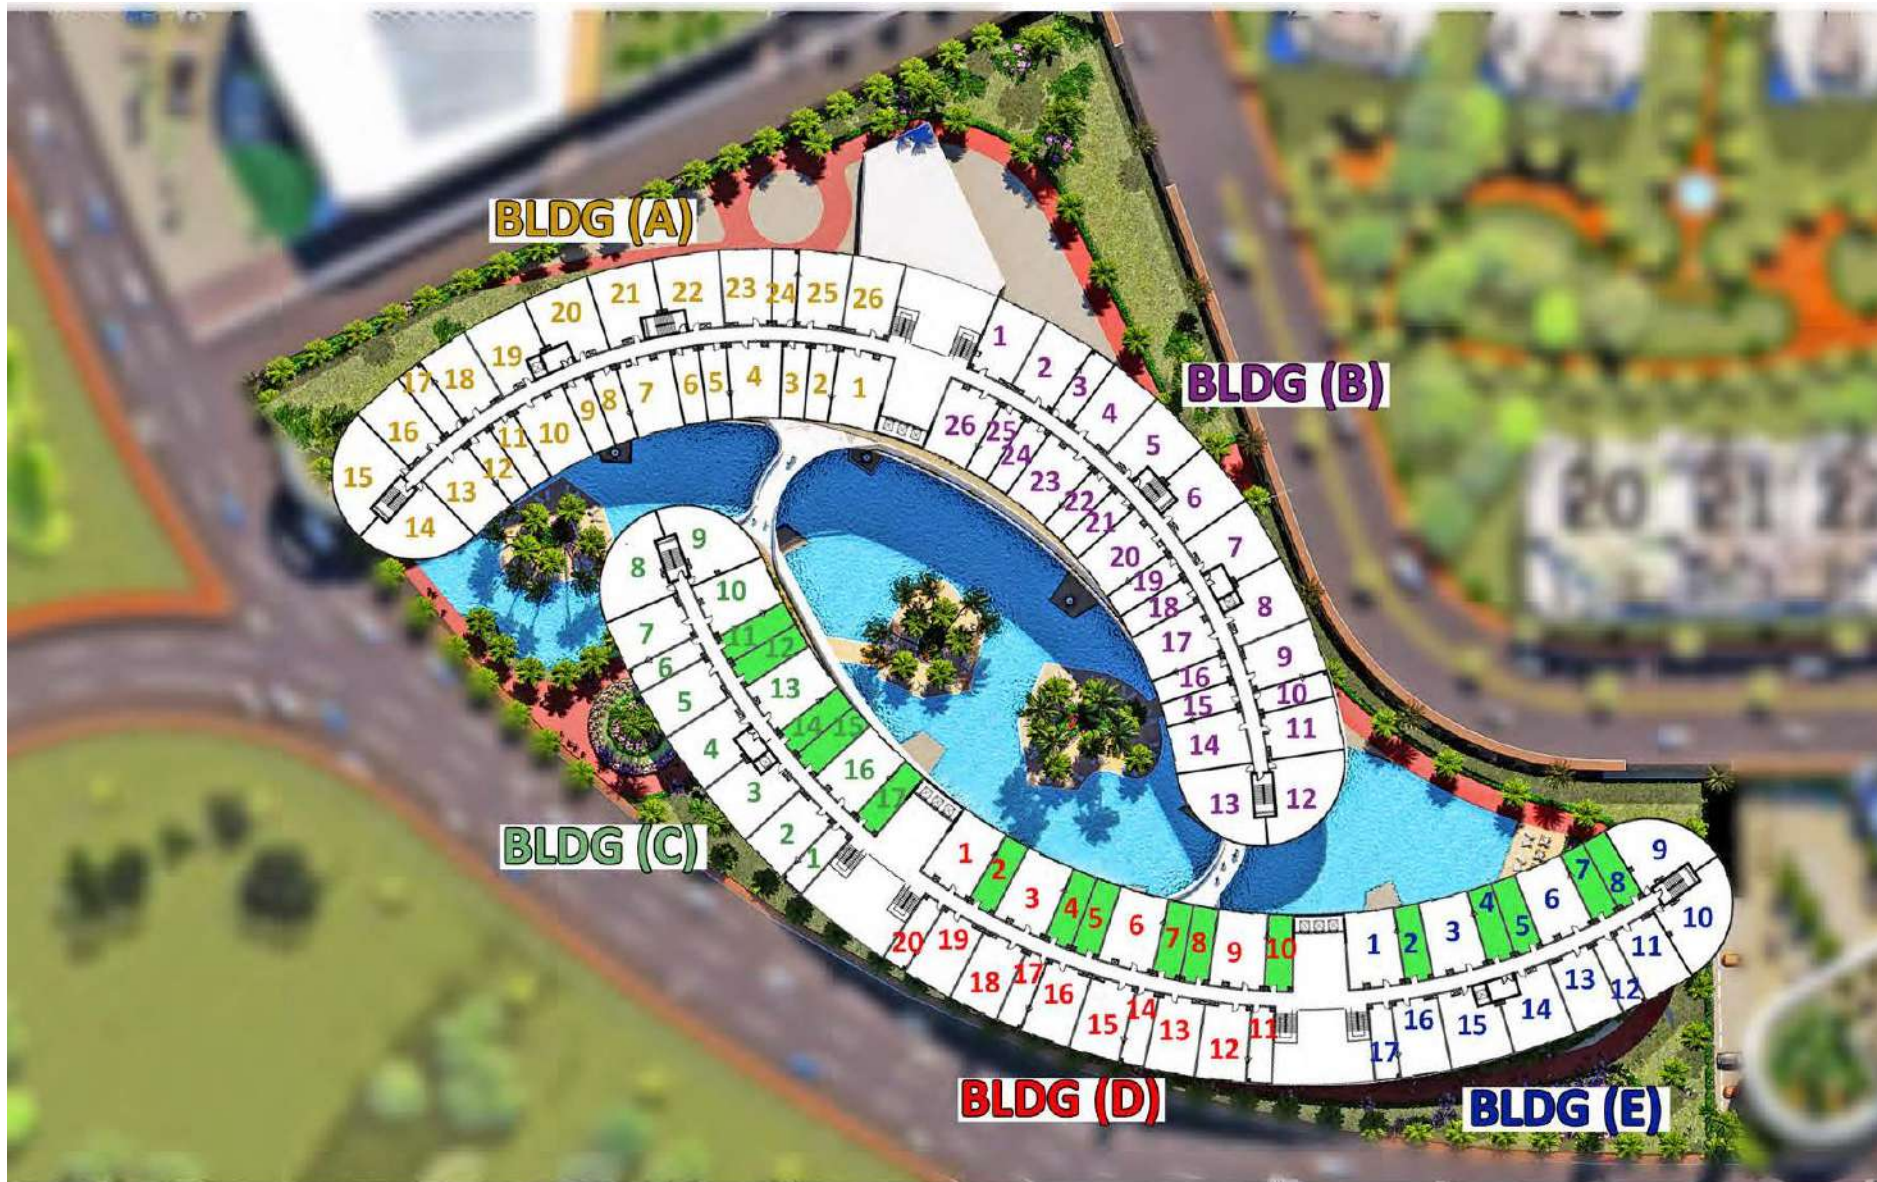

TYPE 52 M² LOCATIONS