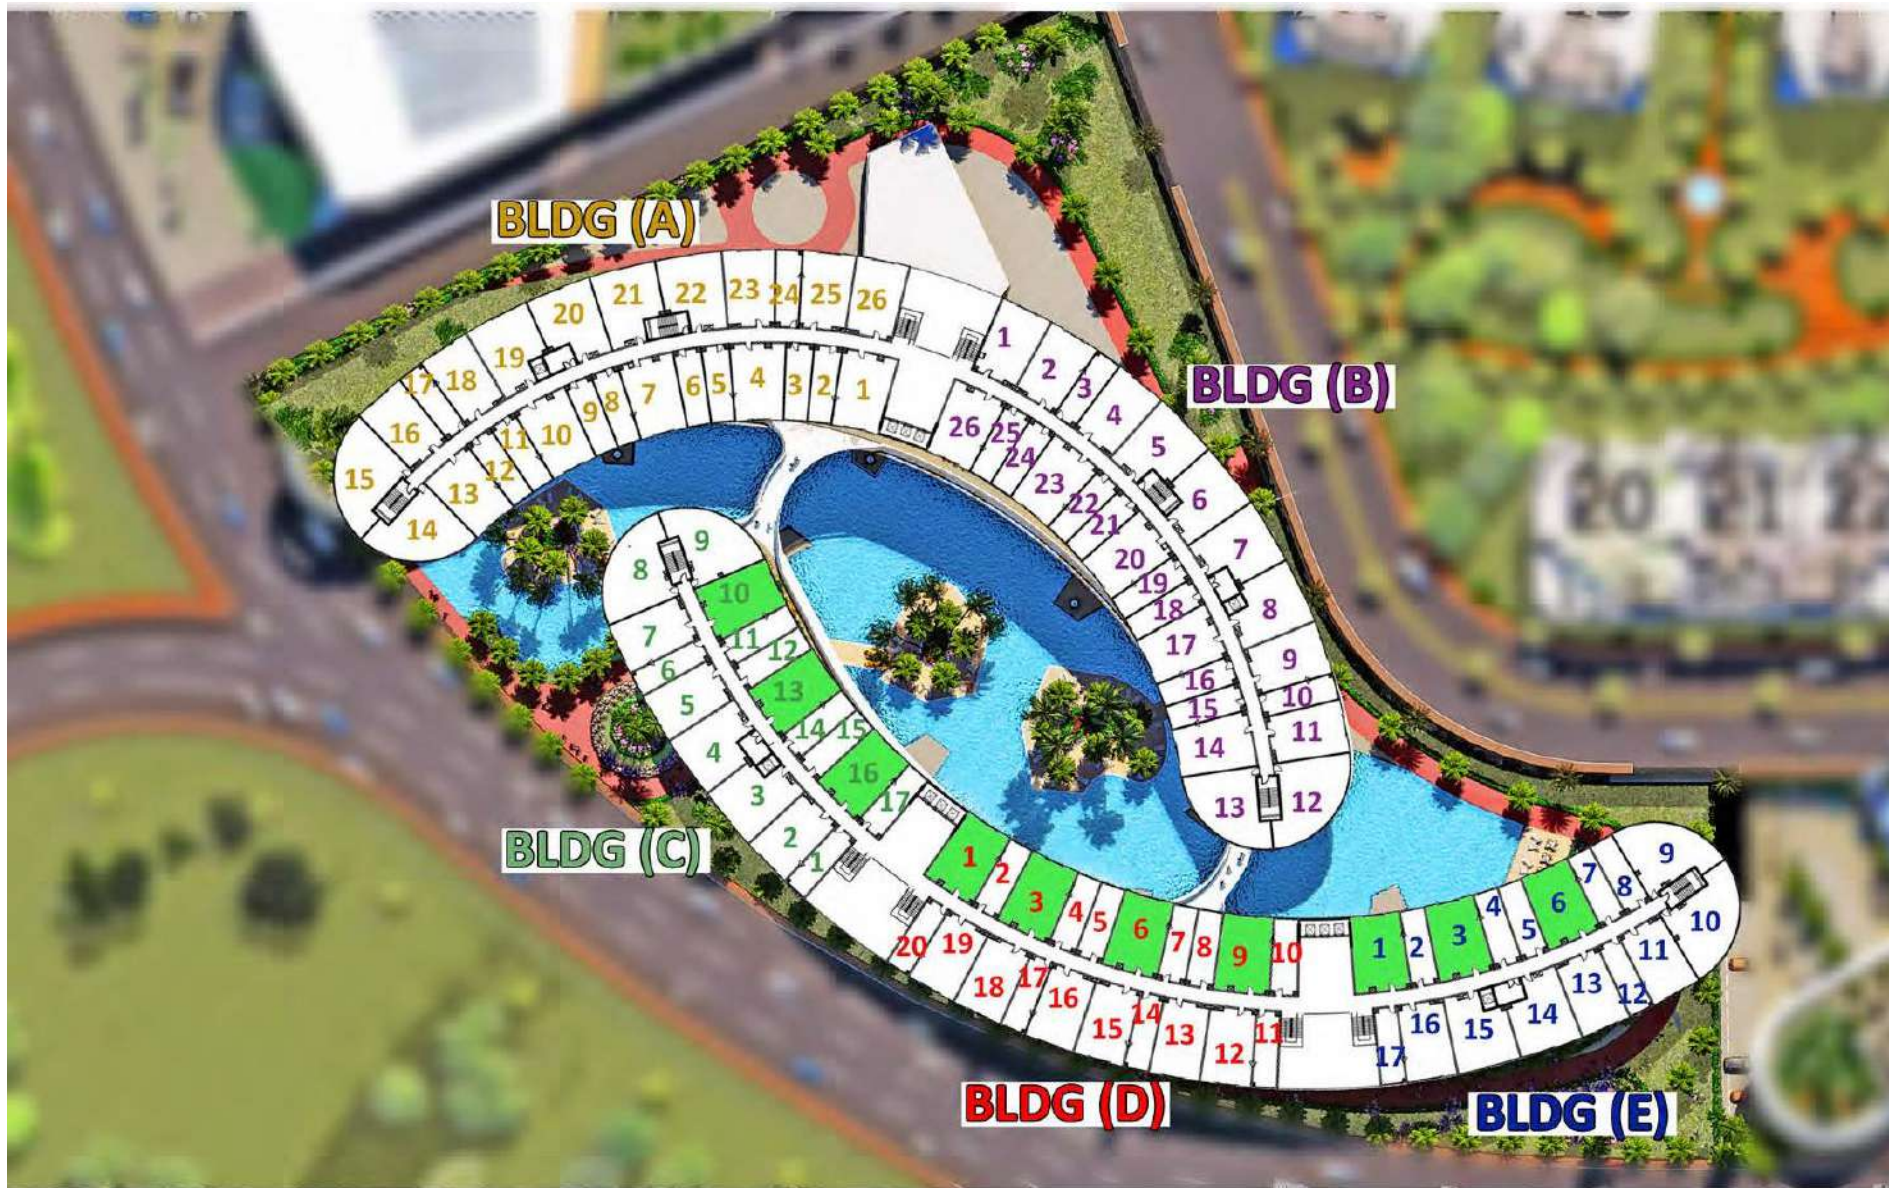

TYPE 103 M² LOCATIONS