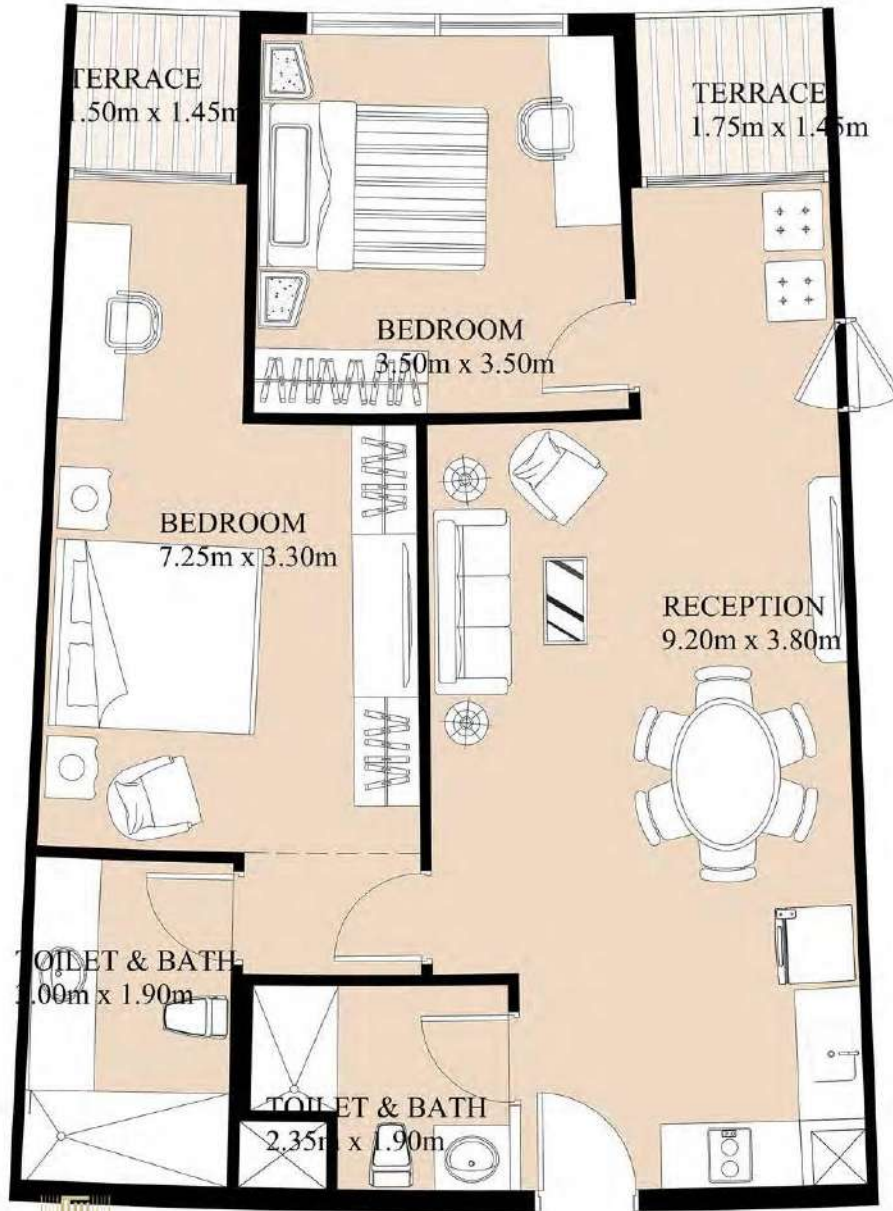

AREA **95 M²**

BUILDING **D**

TYPE 97 M² LOCATIONS

TYPE (97 M²) APARTMENTS PLAN

LAKE RESIDENCE NEW CAIRO

APARTMENT LOCATION

MASTER BEDROOM BEDROOM RECEPTION

AREA **97 M²**

BUILDING **A
B**

TYPE 100 M² LOCATIONS

TYPE (100 M²) APARTMENTS PLAN

LAKE RESIDENCE NEW CAIRO

APARTMENT LOCATION

MASTER BEDROOM BEDROOM RECEPTION

AREA **100 M²**

BUILDING **A
B**

TYPE 103 M² LOCATIONS

TYPE (103 M²) APARTMENTS PLAN

LAKE RESIDENCE NEW CAIRO

APARTMENT LOCATION

**MASTER BEDROOM
BEDROOM
RECEPTION**

| | |
|----------|--------------------------|
| AREA | 103 M² |
| BUILDING | C D E |

TYPE 107 M² LOCATIONS

TYPE (107 M²) APARTMENTS PLAN

LAKE RESIDENCE
NEW CAIRO

APARTMENT LOCATION

MASTER BEDROOM
LARGE RECEPTION

AREA **107 M²**

BUILDING **C**
E

TYPE 108 M² LOCATIONS