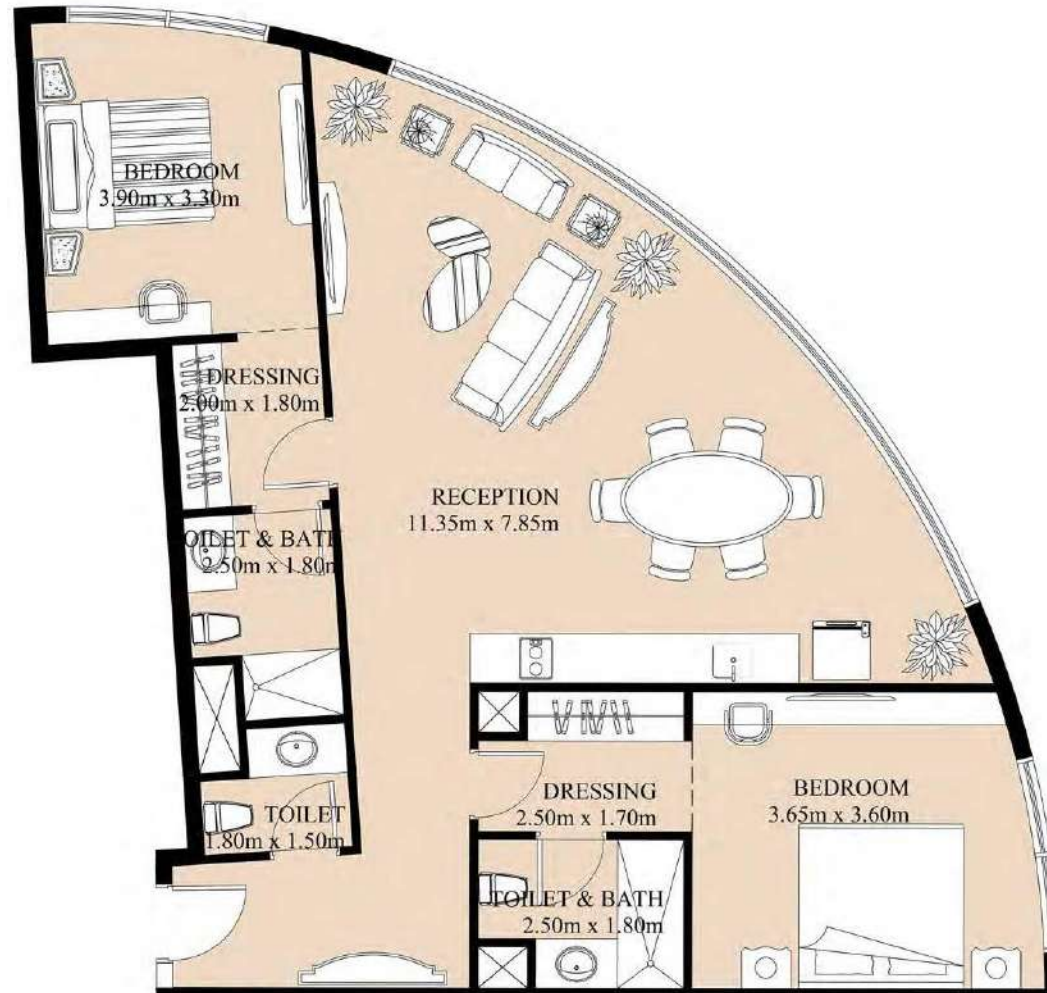

TYPE (108 M²) APARTMENTS PLAN

ALMARASEM
DEVELOPMENT

LAKE RESIDENCE
NEW CAIRO

APARTMENT LOCATION

MASTER BEDROOM
LARGE RECEPTION

AREA **108 M²**

BUILDING **A**
B

TYPE 123 M² LOCATIONS

TYPE (123 M²) APARTMENTS PLAN

LAKE RESIDENCE
NEW CAIRO

APARTMENT LOCATION

2 MASTER BEDROOM
LARGE RECEPTION

AREA **123 M²**

BUILDING
**A
B
C
E**

ALMARASEM
DEVELOPMENT

TYPE 132 M² LOCATIONS

TYPE (132 M²) APARTMENTS PLAN

LAKE RESIDENCE
NEW CAIRO

APARTMENT LOCATION

2 MASTER BEDROOM
LARGE RECEPTION

AREA **132 M²**

BUILDING
**A
B
C
E**

APARTMENTS AVAILABLE FOR COMBINING

TYPE (143 M²) APARTMENTS PLAN

optional

LAKE RESIDENCE

NEW CAIRO

APARTMENT LOCATION

**2 MASTER BEDROOM
BEDROOM
RECEPTION**

AREA

143 M²

BUILDING