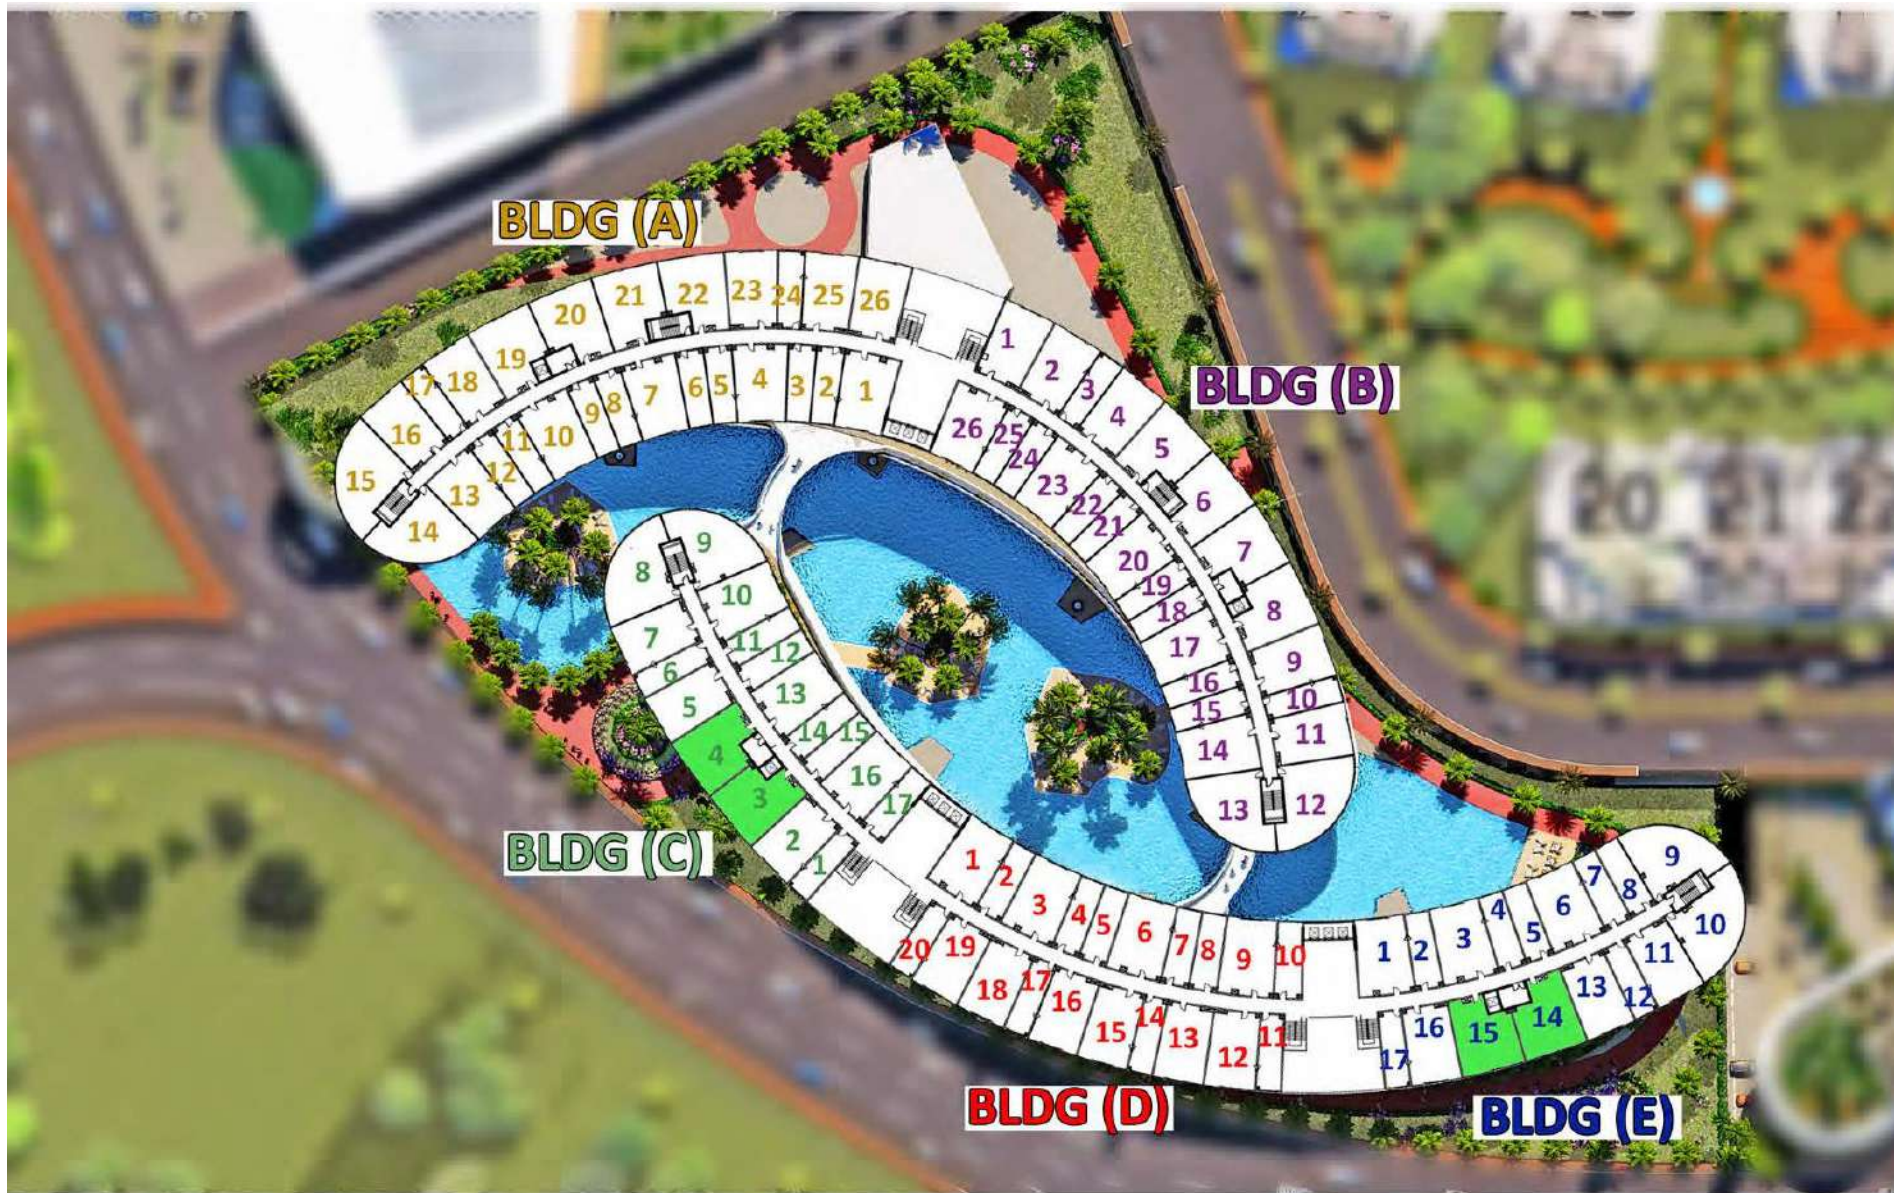

TYPE 103 M² LOCATIONS

TYPE (103 M²) APARTMENTS PLAN

LAKE RESIDENCE NEW CAIRO

APARTMENT LOCATION

**MASTER BEDROOM
BEDROOM
RECEPTION**

| | |
|----------|--------------------------|
| AREA | 103 M² |
| BUILDING | C D E |

TYPE 107 M² LOCATIONS

TYPE (107 M²) APARTMENTS PLAN

LAKE RESIDENCE
NEW CAIRO

APARTMENT LOCATION

MASTER BEDROOM
LARGE RECEPTION

AREA **107 M²**

BUILDING **C**
E

TYPE 108 M² LOCATIONS