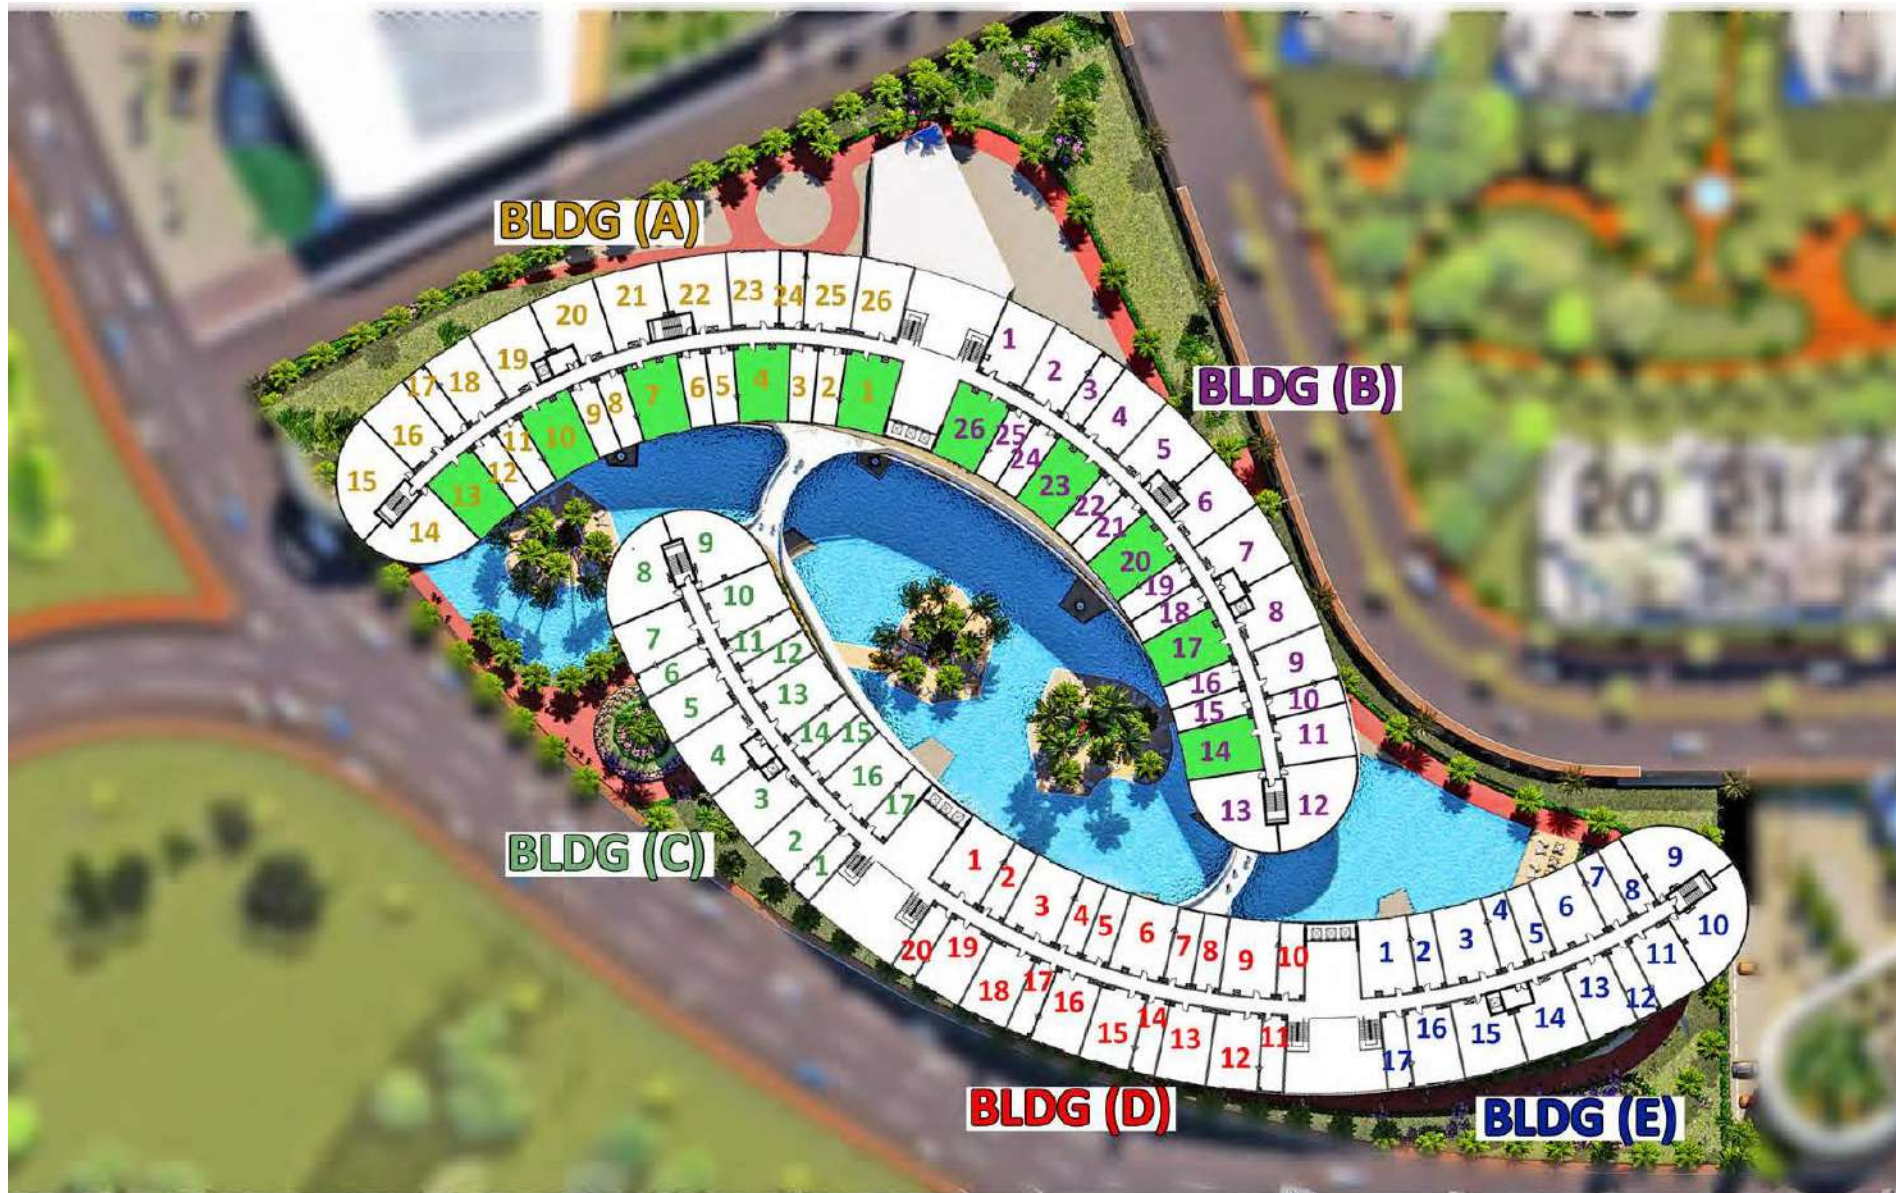

AREA **95 M²**

BUILDING **D**

TYPE 97 M² LOCATIONS

TYPE (97 M²) APARTMENTS PLAN

LAKE RESIDENCE NEW CAIRO

APARTMENT LOCATION

MASTER BEDROOM BEDROOM RECEPTION

AREA **97 M²**

BUILDING **A
B**

TYPE 100 M² LOCATIONS

TYPE (100 M²) APARTMENTS PLAN

LAKE RESIDENCE NEW CAIRO

APARTMENT LOCATION

MASTER BEDROOM BEDROOM RECEPTION

AREA **100 M²**

BUILDING **A
B**