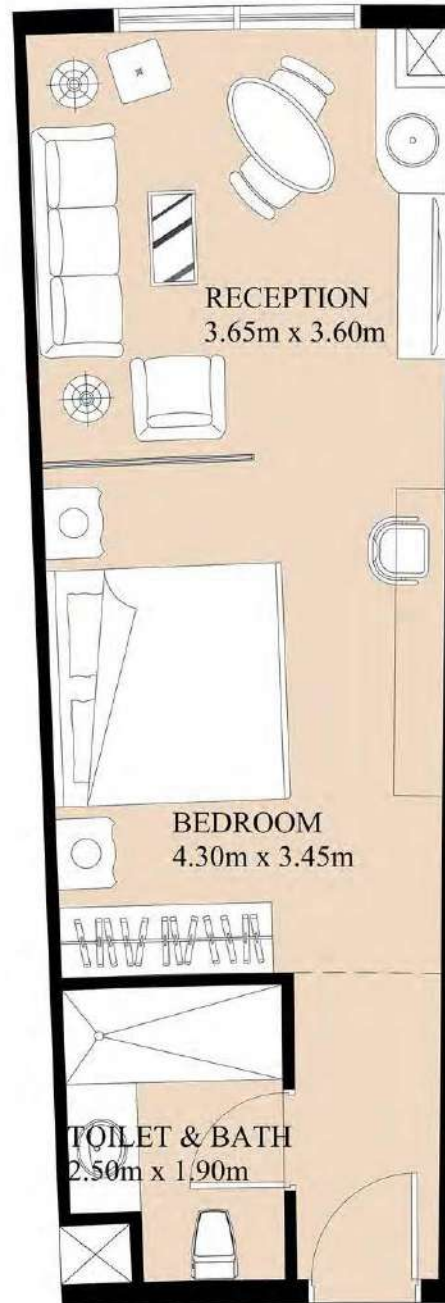

TYPICAL FLOOR PLAN

TYPICAL FLOOR AREAS

TYPICAL FLOOR PLAN

MAIN MODULE PLAN

48.00
sqm.

APARTMENTS PLANS AND LOCATIONS

TYPE 48 M² LOCATIONS

TYPE (48 M²) APARTMENTS PLAN

LAKE RESIDENCE
NEW CAIRO

APARTMENT LOCATION

SINGLE BEDROOM

AREA **48 M²**

BUILDING
C
D
E

TYPE 49 M² LOCATIONS

TYPE (49 M²) APARTMENTS PLAN

LAKE RESIDENCE
NEW CAIRO

APARTMENT LOCATION

SINGLE BEDROOM

AREA **49 M²**

BUILDING **A**
B

TYPE 51 M² LOCATIONS

TYPE (51 M²) APARTMENTS PLAN

LAKE RESIDENCE
NEW CAIRO

APARTMENT LOCATION

SINGLE BEDROOM

AREA **51 M²**

BUILDING **A
B**

TYPE 52 M² LOCATIONS

TYPE (52 M²) APARTMENTS PLAN

LAKE RESIDENCE
NEW CAIRO

APARTMENT LOCATION

SINGLE BEDROOM