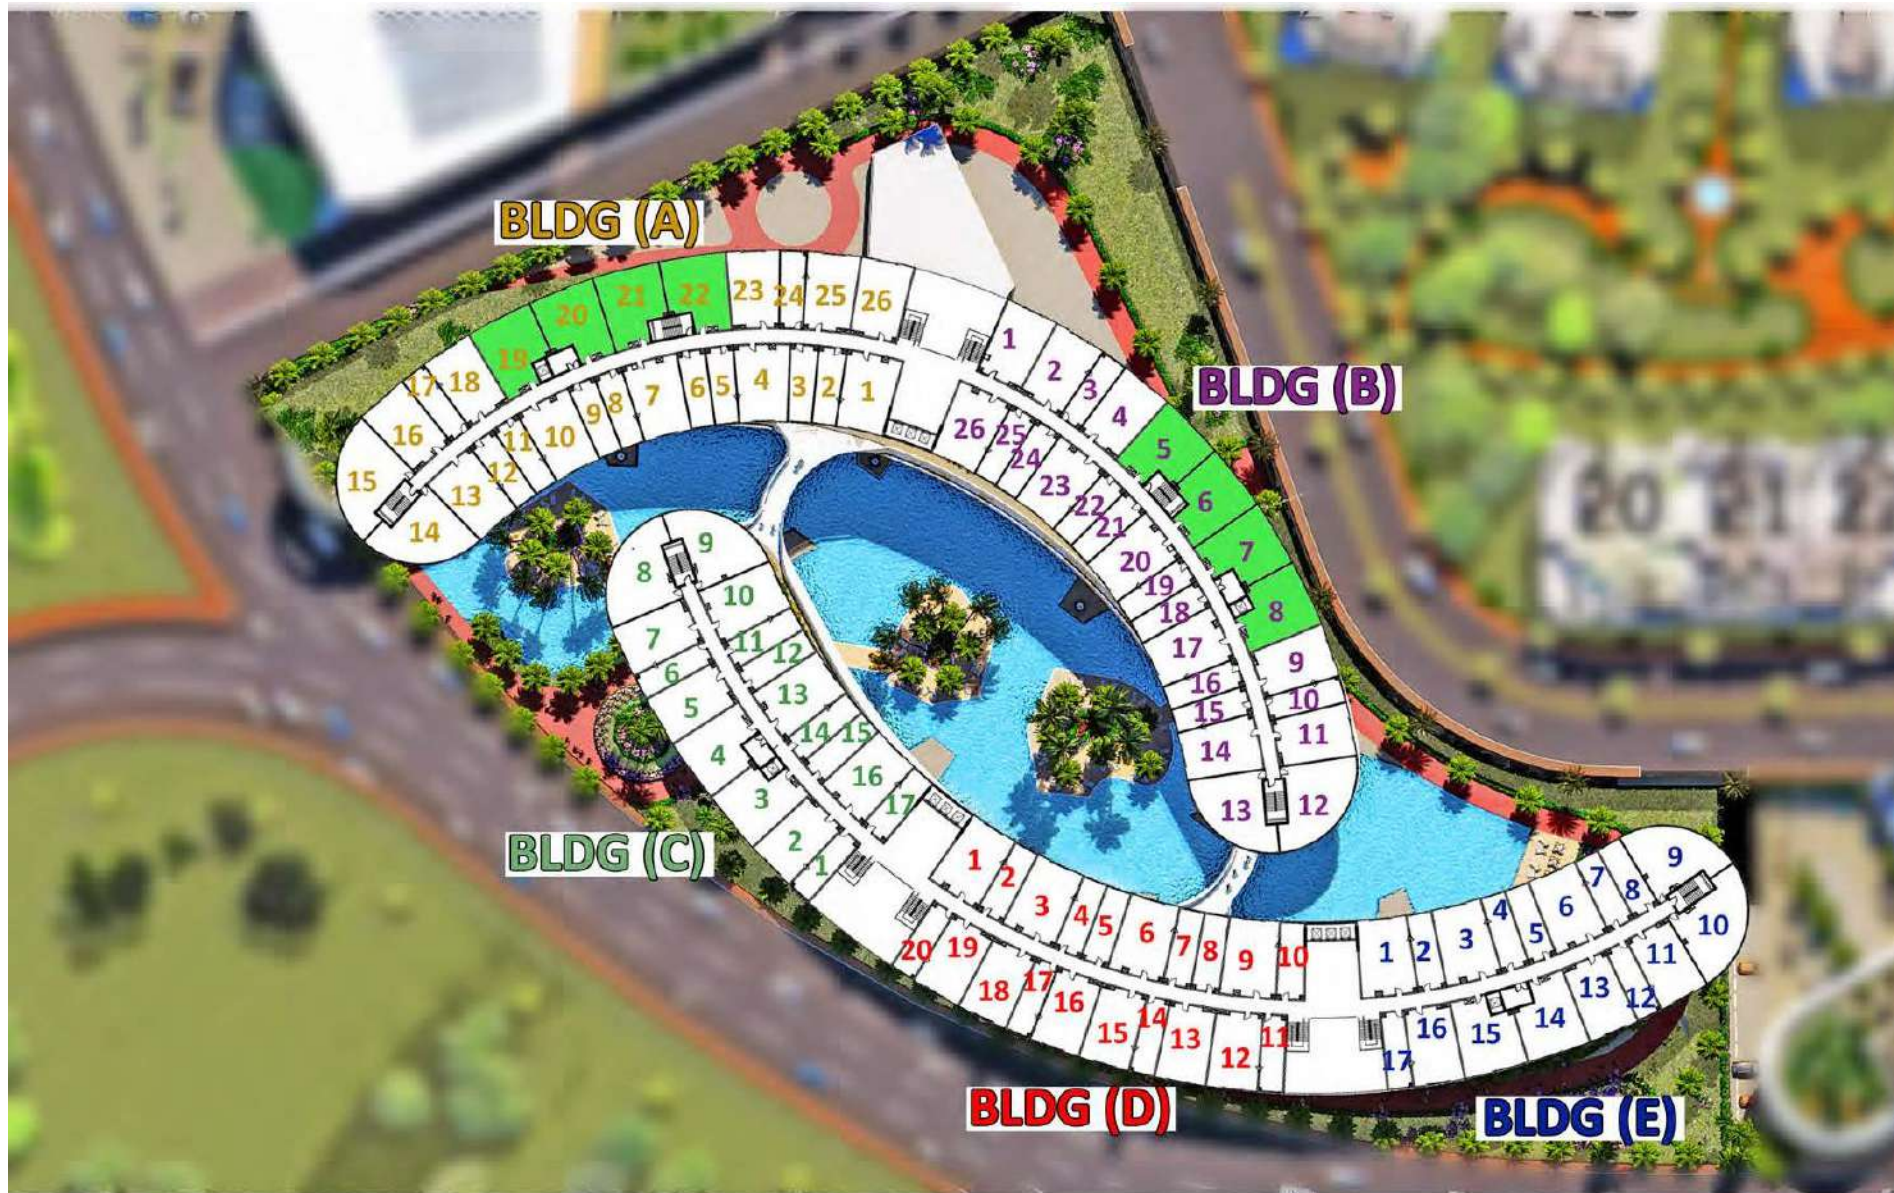

TYPE 107 M² LOCATIONS

TYPE (107 M²) APARTMENTS PLAN

LAKE RESIDENCE
NEW CAIRO

APARTMENT LOCATION

MASTER BEDROOM
LARGE RECEPTION

AREA **107 M²**

BUILDING **C**
E

TYPE 108 M² LOCATIONS

TYPE (108 M²) APARTMENTS PLAN

ALMARASEM
DEVELOPMENT

LAKE RESIDENCE
NEW CAIRO

APARTMENT LOCATION

MASTER BEDROOM
LARGE RECEPTION

AREA **108 M²**

BUILDING **A**
B

TYPE 123 M² LOCATIONS