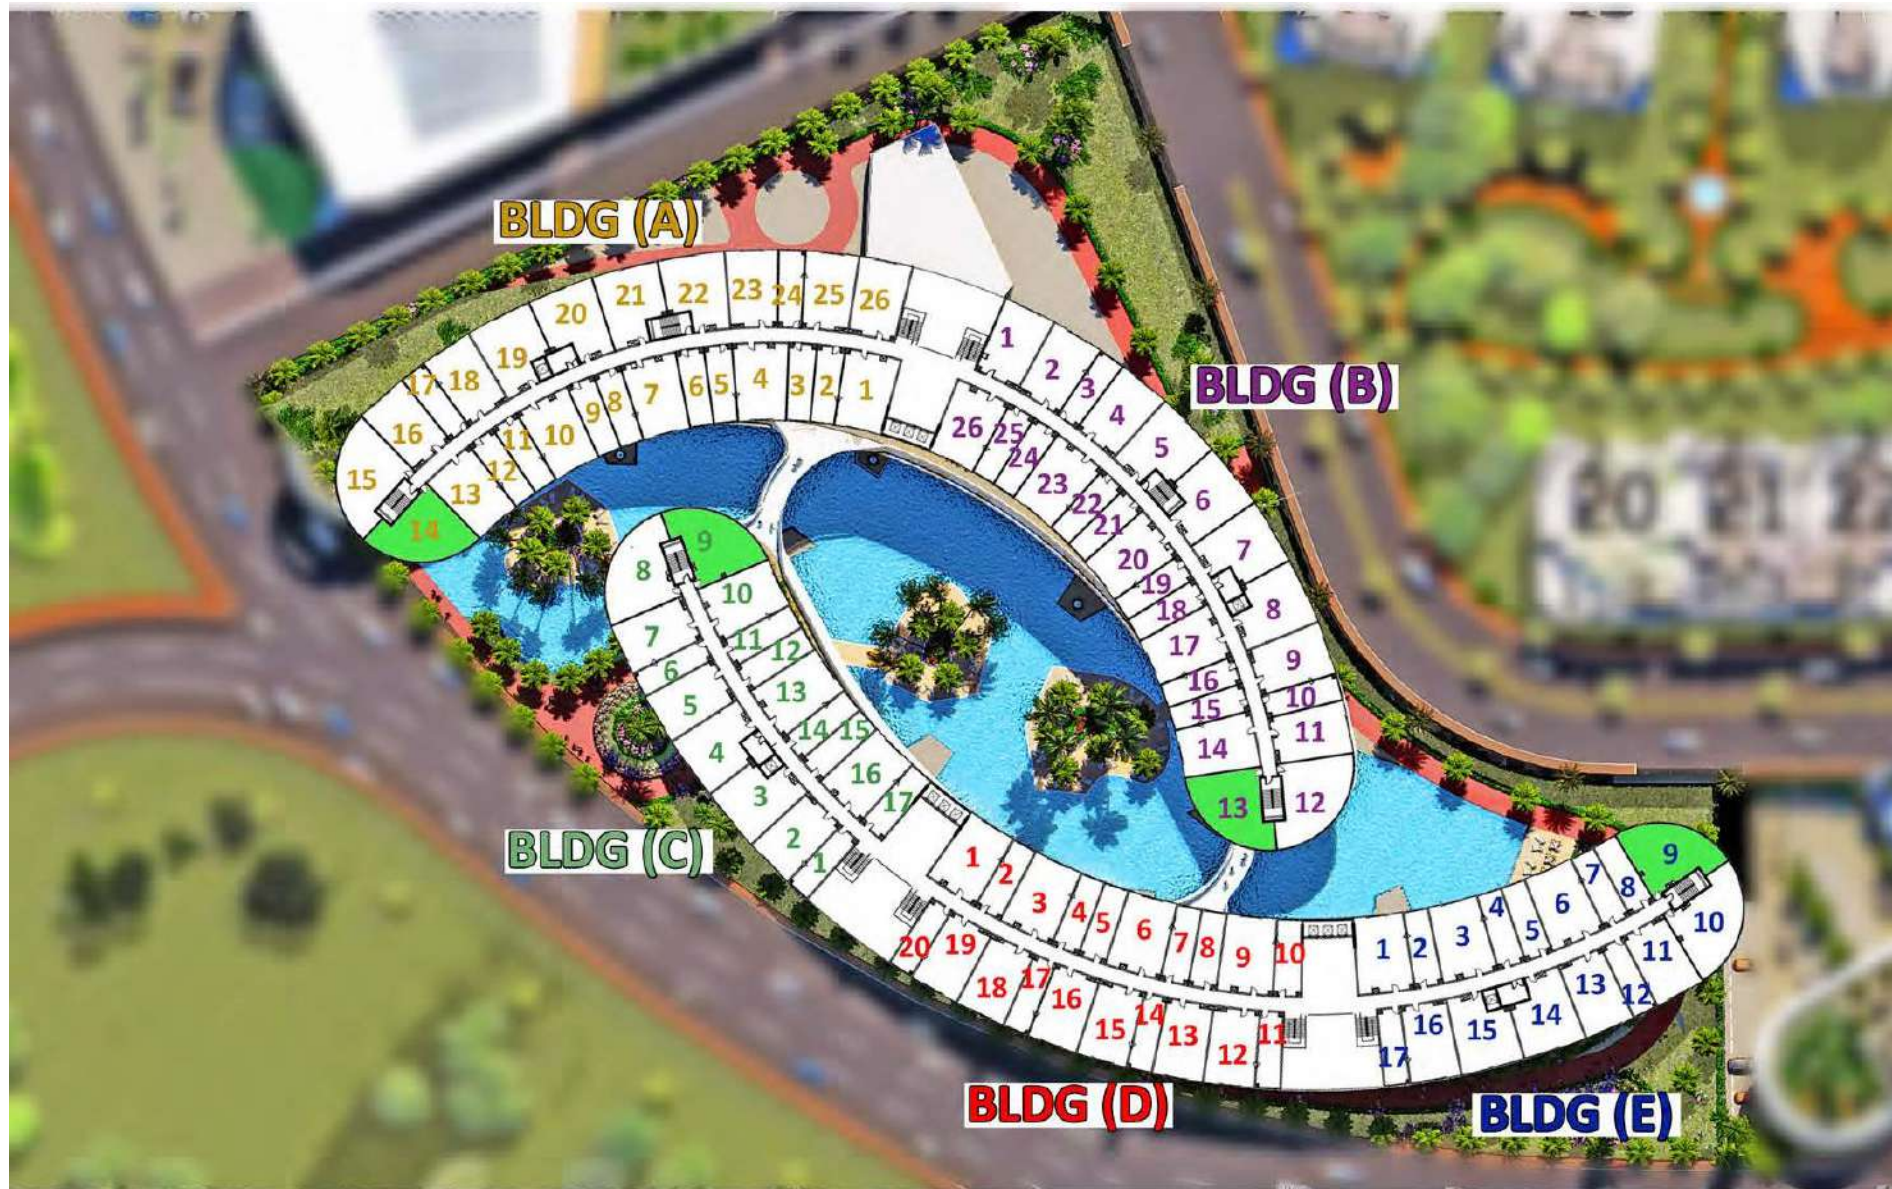

TYPE (108 M²) APARTMENTS PLAN

ALMARASEM
DEVELOPMENT

LAKE RESIDENCE
NEW CAIRO

APARTMENT LOCATION

MASTER BEDROOM
LARGE RECEPTION

AREA **108 M²**

BUILDING **A**
B

TYPE 123 M² LOCATIONS

TYPE (123 M²) APARTMENTS PLAN

LAKE RESIDENCE
NEW CAIRO

APARTMENT LOCATION

2 MASTER BEDROOM
LARGE RECEPTION

AREA **123 M²**

BUILDING
**A
B
C
E**

ALMARASEM
DEVELOPMENT

TYPE 132 M² LOCATIONS